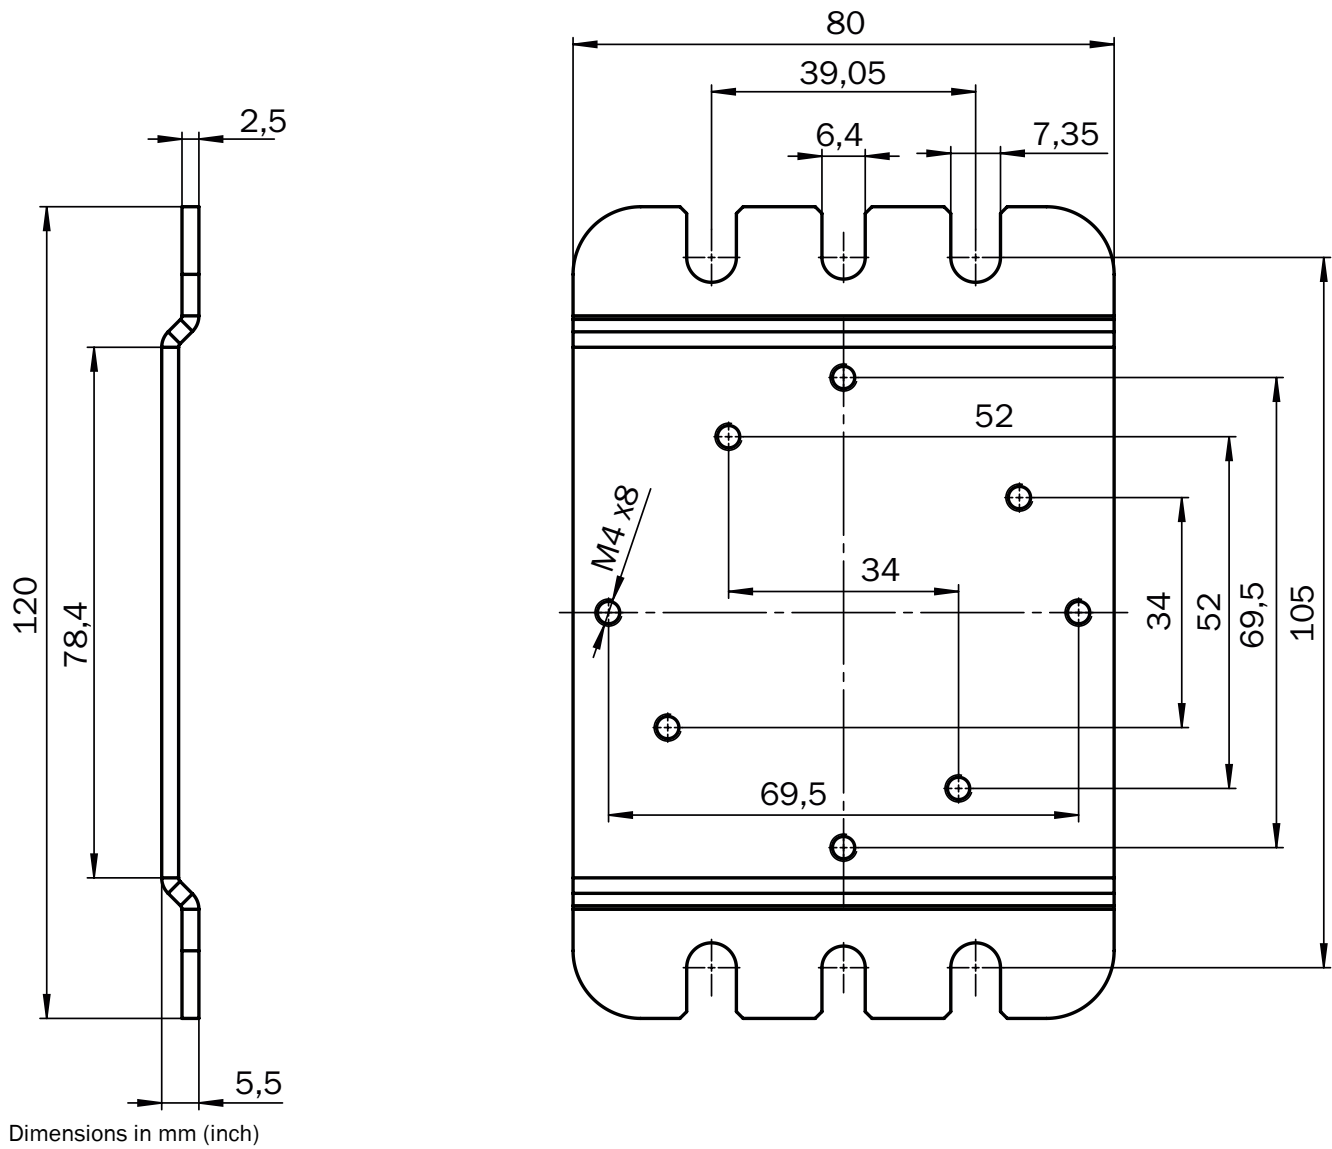

Dimensional drawing