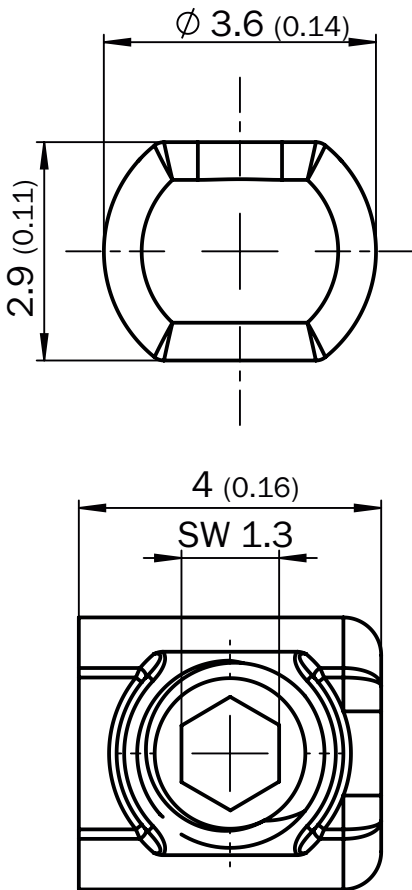

### Detailed technical data

#### Features

<b>Accessory group</b>	Mounting systems
<b>Accessory family</b>	Brackets
<b>Description</b>	Mounting clip for round cylinder, clamping range 9.2 mm ... 10 mm, for piston rod diameter 8 mm
<b>Specialty</b>	Stop for mounting C-slot sensors
<b>Mounting system type</b>	Strap

Dimensional drawing

Dimensions in mm (inch)