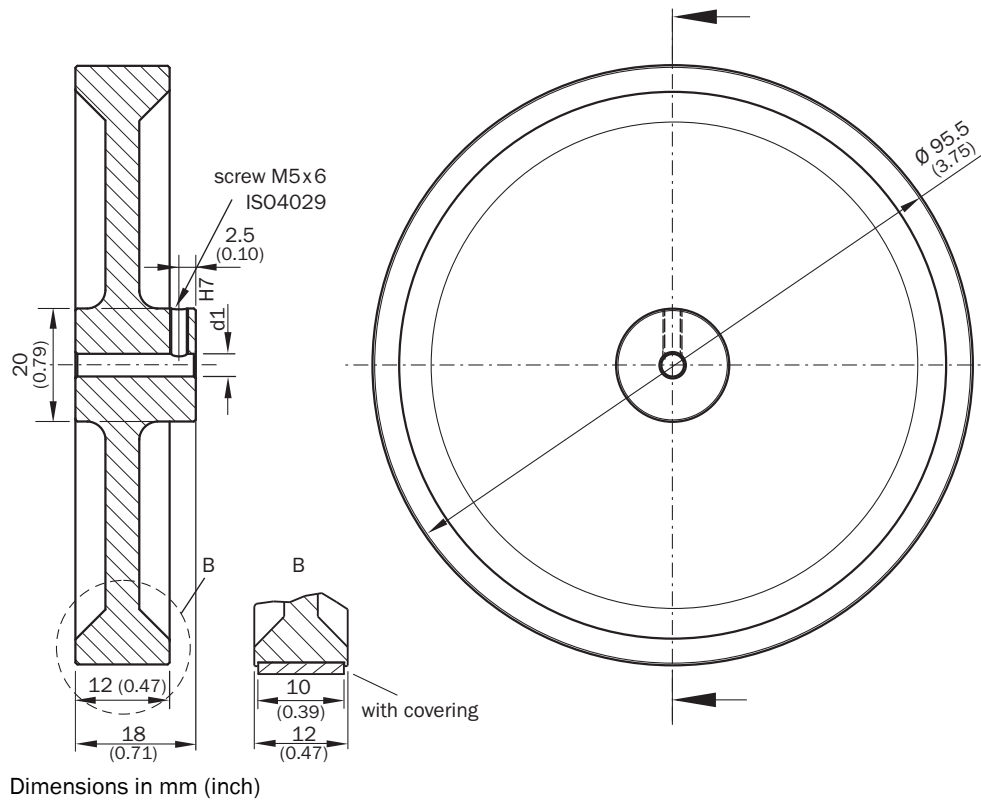

BEF-MR10300AP

Measuring wheels

MEASURING WHEELS AND MEASURING WHEEL MECHANICS

SICK
Sensor Intelligence.

Ordering information

Type	part no.
BEF-MR10300AP	2118512

Other models and accessories → www.sick.com/Measuring_wheels

Detailed technical data

Features

Product segment	Measuring wheels and measuring wheel mechanics
Product	Measuring wheels
Description	Aluminum measuring wheel with smooth polyurethane surface for 10 mm solid shaft, circumference 300 mm
Circumference	300 mm
Inner diameter	10 mm
Characteristics of the measuring wheel surface	Smooth polyurethan
Product version	Measuring wheel
Bore diameter	10 mm
Operating temperature	-30 °C ... +80 °C

ETIM 7.0	EC002179
ETIM 8.0	EC002179
UNSPSC 16.0901	25191839

Dimensional drawing

Dimensions in mm (inch)

SICK AT A GLANCE

SICK is one of the leading manufacturers of intelligent sensors and sensor solutions for industrial applications. A unique range of products and services creates the perfect basis for controlling processes securely and efficiently, protecting individuals from accidents and preventing damage to the environment.