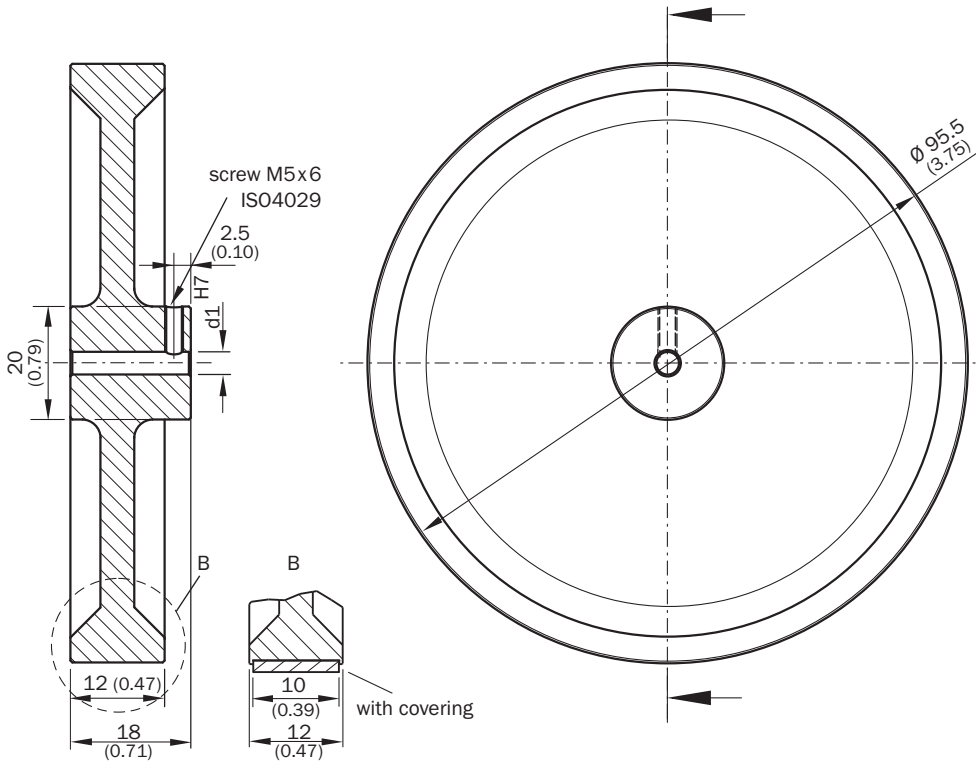

BEF-MR10300APG

Measuring wheels

MEASURING WHEELS AND MEASURING WHEEL MECHANICS

SICK
Sensor Intelligence.

Ordering information

Type	part no.
BEF-MR10300APG	2118496

Other models and accessories → www.sick.com/Measuring_wheels

Detailed technical data

Features

Product segment	Measuring wheels and measuring wheel mechanics
Product	Measuring wheels
Description	Aluminum measuring wheel with ridged polyurethane surface for 10 mm solid shaft, circumference 300 mm
Circumference	300 mm
Inner diameter	10 mm
Characteristics of the measuring wheel surface	Knurled polyurethan
Product version	Measuring wheel
Bore diameter	10 mm
Operating temperature	-30 °C ... +80 °C

ETIM 7.0	EC002179
ETIM 8.0	EC002179
UNSPSC 16.0901	25191839

Dimensional drawing

Dimensions in mm (inch)

SICK AT A GLANCE

SICK is one of the leading manufacturers of intelligent sensors and sensor solutions for industrial applications. A unique range of products and services creates the perfect basis for controlling processes securely and efficiently, protecting individuals from accidents and preventing damage to the environment.