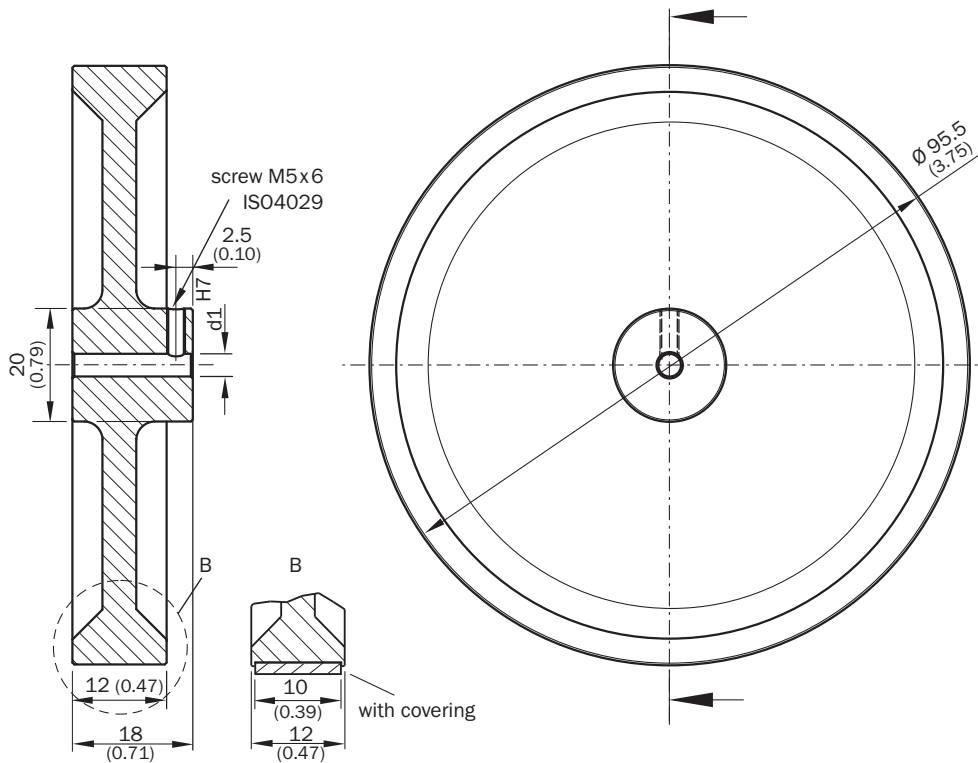

BEF-MR10300APN

Measuring wheels

MEASURING WHEELS AND MEASURING WHEEL MECHANICS

SICK
Sensor Intelligence.

Ordering information

Type	part no.
BEF-MR10300APN	2118494

Other models and accessories → www.sick.com/Measuring_wheels

Detailed technical data

Features

Product segment	Measuring wheels and measuring wheel mechanics
Product	Measuring wheels
Description	Aluminum measuring wheel with studded polyurethane surface for 10 mm solid shaft, circumference 300 mm
Circumference	300 mm
Inner diameter	10 mm
Characteristics of the measuring wheel surface	Studded polyurethan
Product version	Measuring wheel
Bore diameter	10 mm
Operating temperature	-30 °C ... +80 °C

ETIM 7.0	EC002179
ETIM 8.0	EC002179
UNSPSC 16.0901	25191839

Dimensional drawing

Dimensions in mm (inch)

SICK AT A GLANCE

SICK is one of the leading manufacturers of intelligent sensors and sensor solutions for industrial applications. A unique range of products and services creates the perfect basis for controlling processes securely and efficiently, protecting individuals from accidents and preventing damage to the environment.