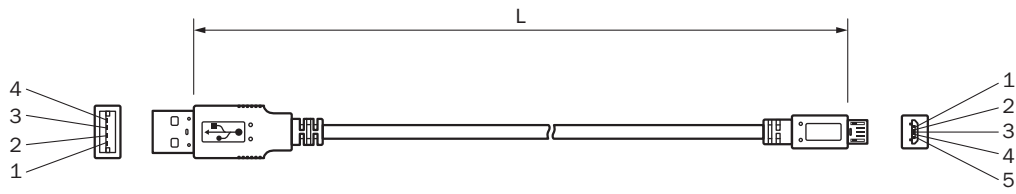

Detailed technical data

Technical specifications

Connection type head A	Male connector, Micro-B, 4-pin, straight
Connection type head B	Male connector, USB-A, 4-pin, straight
Connector material	PVC
Cable	5 m, 4-wire, PVC
Jacket material	PVC
Jacket color	Black
Shielding	Shielded
Reference voltage	≤ 5 V
Current loading	≤ 0.5 A
Signal type	USB 2.0

ETIM 8.0	EC003249
UNSPSC 16.0901	26121604

Dimensional drawing

Dimensions in mm (inch)

SICK AT A GLANCE

SICK is one of the leading manufacturers of intelligent sensors and sensor solutions for industrial applications. A unique range of products and services creates the perfect basis for controlling processes securely and efficiently, protecting individuals from accidents and preventing damage to the environment.