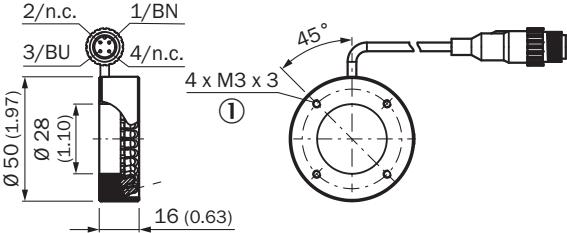

Detailed technical data

Features

Product segment	Reflectors and optics
Product	Illuminations
Product version	LED
Description	Ring Light
Light source	LED, white, 5,500 K
LED class	Risk group 1 (low risk, IEC62471 : 2008)
Power consumption	≤ 5 W
Supply voltage	24 V DC
Power consumption	0.18 A
Connections	Connector M12, 4-pin, L = 0.5 m
Ambient operating temperature	0 °C ... +40 °C ¹⁾
Storage temperature	-20 °C ... +60 °C

ETIM 8.0	EC000996
UNSPSC 16.0901	39101628

Dimensional drawing

Dimensions in mm (inch)
① For installation; pitch circle diameter 40 mm

SICK AT A GLANCE

SICK is one of the leading manufacturers of intelligent sensors and sensor solutions for industrial applications. A unique range of products and services creates the perfect basis for controlling processes securely and efficiently, protecting individuals from accidents and preventing damage to the environment.