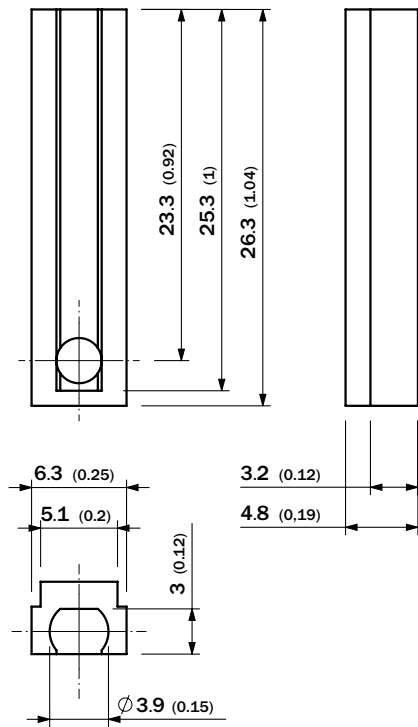

Dimensional drawing