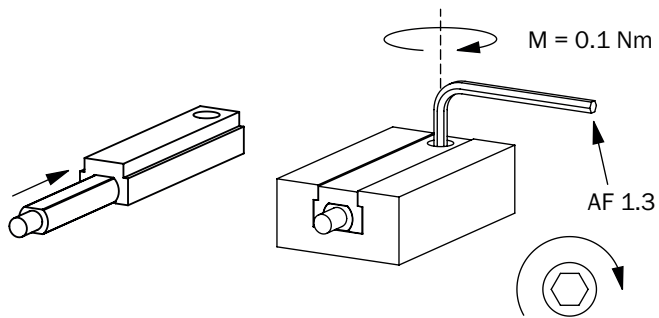

Features

Accessory group	Mounting systems
Accessory family	Brackets
Description	Preferred manufacturer slot Festo, SMC, Pneumax, Airtec Mounting clip for round cylinder, clamping range 9.2 mm ... 10 mm, for piston rod diameter 8 mm
Material	Plastic
Specialty	Mounting bracket for mounting cylinder sensors
Ambient operating temperature	-20 °C ... +70 °C
Usable for	MPS-G MZC2 MZ2Q-C
Mounting system type	Adaptor

Dimensional drawing

Dimensions in mm (inch)

Instruction for installation

SICK AT A GLANCE

SICK is one of the leading manufacturers of intelligent sensors and sensor solutions for industrial applications. A unique range of products and services creates the perfect basis for controlling processes securely and efficiently, protecting individuals from accidents and preventing damage to the environment.