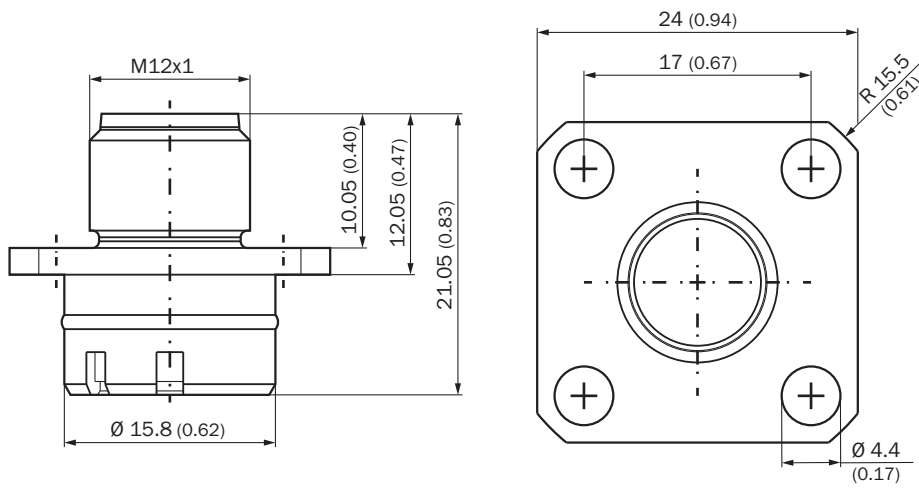

Dimensional drawing

Dimensions in mm (inch)