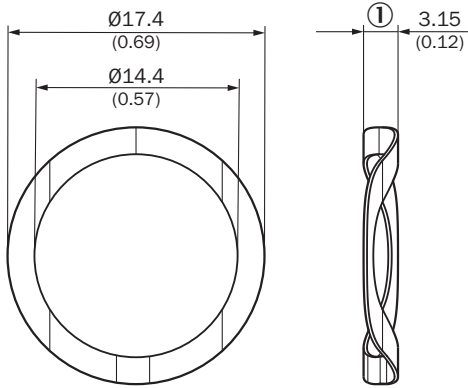

### Detailed technical data

#### Features

<b>Accessory group</b>	Mounting systems
<b>Accessory family</b>	Assembly accessories
<b>Material</b>	1.4568 (17-7 PH Condition CH900)
<b>Packing unit</b>	10 pieces
<b>Description</b>	Corrugated spring washer for installing the position magnets in the piston of the hydraulic cylinder

corrugated spring washer

Dimensions in mm (inch)  
① Free height