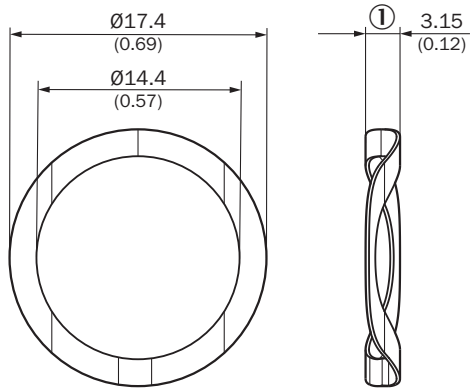

corrugated spring washer

Dimensions in mm (inch)

① Free height