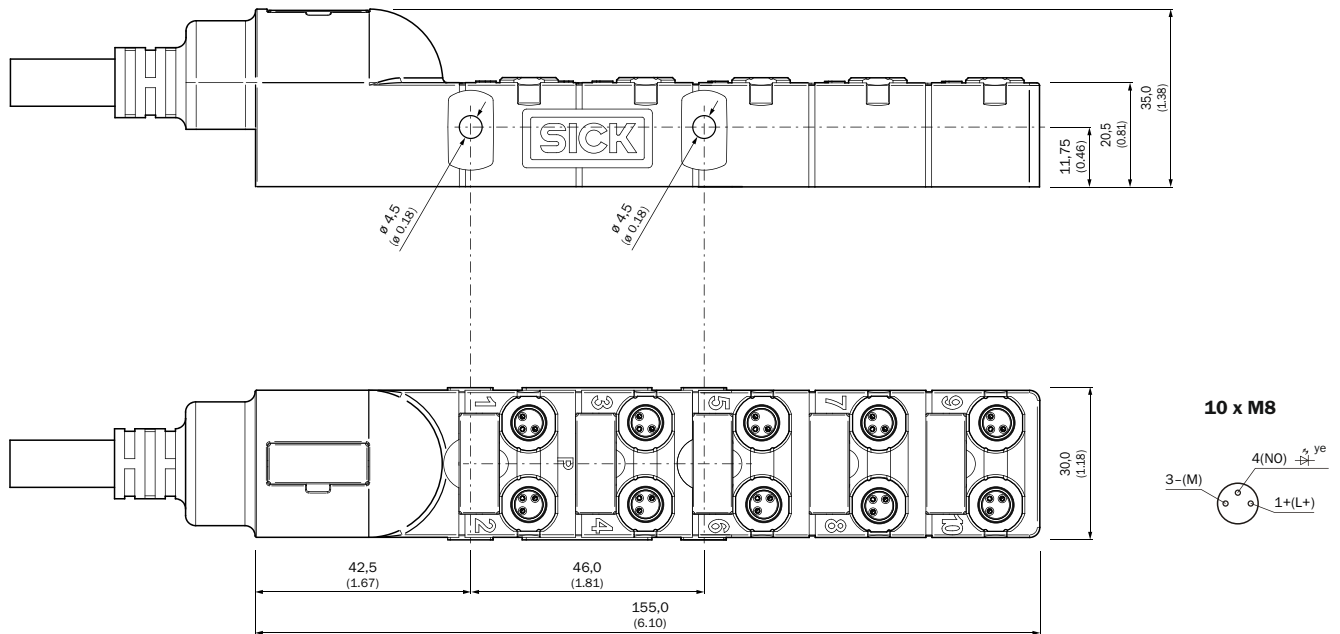

#### Technical specifications

<b>Switching output</b>	PNP
<b>Shielding</b>	Unshielded
<b>Number of slots</b>	10
<b>Slot connection type</b>	M8, 3-pin, A-coded, female connector
<b>Root port connection type</b>	Flying leads
<b>Connecting cable</b>	5 m, 12-wire, PUR, halogen-free
<b>Cable diameter</b>	9.3 mm
<b>Cable color</b>	Gray
<b>Conductor cross section</b>	2 x 0.75 mm <sup>2</sup> + 10 x 0.34 mm <sup>2</sup>
<b>Traversing speed</b>	2 m/s
<b>Travelling distance</b>	5 m
<b>Acceleration</b>	≤ 5 m/s <sup>2</sup>
<b>Bending radius</b>	
Flexible use	> 10 x cable diameter
Stationary position	> 7.5 x cable diameter
Drag chain operation	> 10 x cable diameter
<b>Bending cycles</b>	< 5,000,000
<b>Tightening torque</b>	
Slots	0.4 Nm
<b>Display LED</b>	
Slots	1 x per socket
Root port	1x per distributor
<b>Reference voltage</b>	≤ 24 V DC
<b>Current loading</b>	10 A
<b>Overvoltage category</b>	III
<b>Operating temperature</b>	
Flexible use	-5 °C ... +80 °C
Stationary position	-40 °C ... +80 °C

Drag chain operation	-5 °C ... +60 °C
Distributor box	-20 °C ... +72 °C
<b>Enclosure rating</b>	IP65/ IP67
<b>UL File No.</b>	E238799
<b>Authorizations</b>	UL CE
<b>Items supplied</b>	10 x labeling plates

### Dimensional drawing