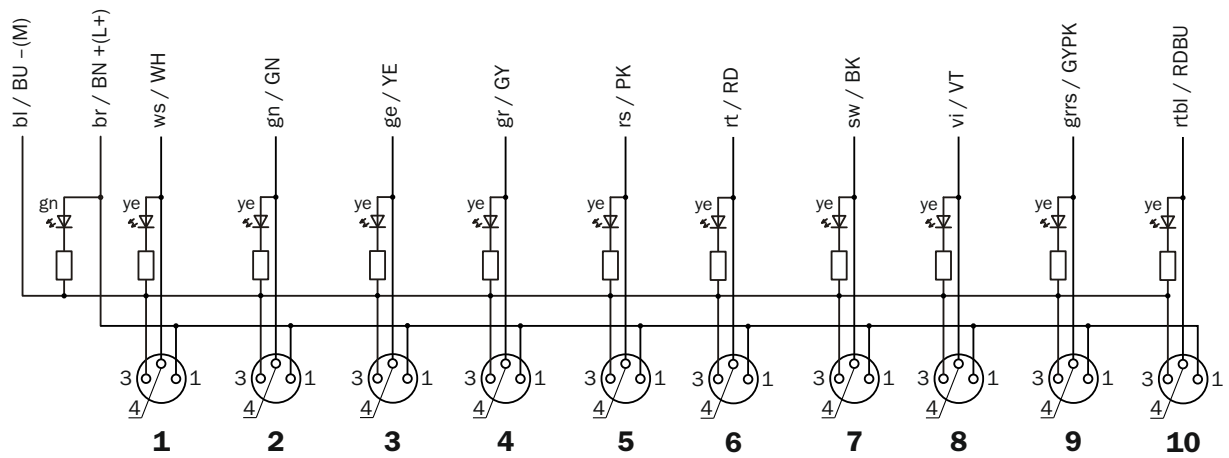

Connection diagram Cd-478