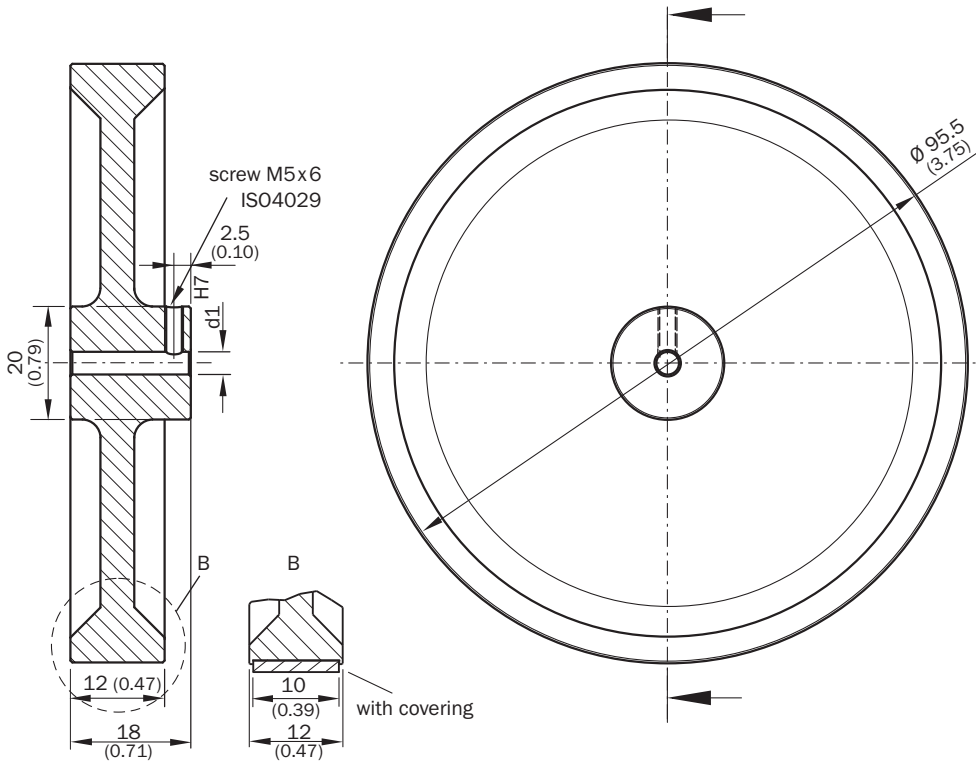

BEF-MR10300AK

Measuring wheels

MEASURING WHEELS AND MEASURING WHEEL MECHANICS

SICK
Sensor Intelligence.

Ordering information

Type	part no.
BEF-MR10300AK	2115703

Other models and accessories → www.sick.com/Measuring_wheels

Detailed technical data

Features

Product segment	Measuring wheels and measuring wheel mechanics
Product	Measuring wheels
Description	Aluminum measuring wheel with cross-knurled surface for 10 mm solid shaft, circumference 300 mm
Circumference	300 mm
Inner diameter	10 mm
Characteristics of the measuring wheel surface	Cross knurled aluminium
Product version	Measuring wheel
Bore diameter	10 mm
Operating temperature	-30 °C ... +80 °C

ETIM 7.0	EC002179
ETIM 8.0	EC002179
UNSPSC 16.0901	25191839

Dimensional drawing

Dimensions in mm (inch)

SICK AT A GLANCE

SICK is one of the leading manufacturers of intelligent sensors and sensor solutions for industrial applications. A unique range of products and services creates the perfect basis for controlling processes securely and efficiently, protecting individuals from accidents and preventing damage to the environment.