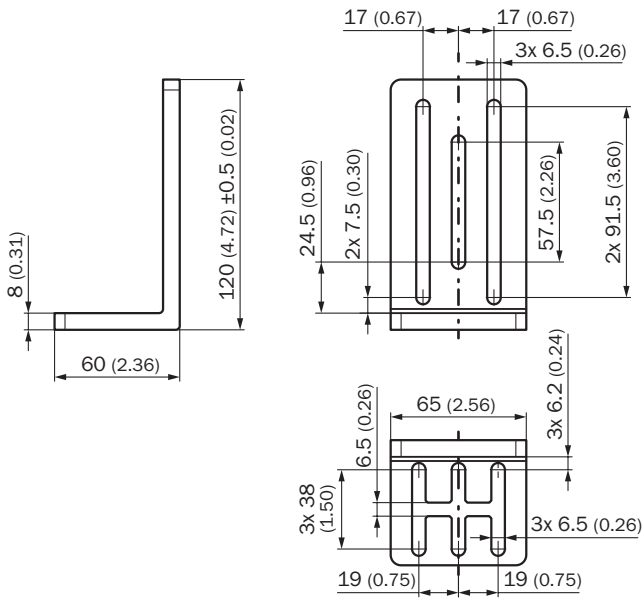

### Detailed technical data

#### Features

<b>Accessory group</b>	Mounting systems
<b>Accessory family</b>	Brackets
<b>Description</b>	Mounting bracket for MWS120 measuring wheel system and SPEETEC 1D laser surface motion sensors Mounting bracket for encoder with face mount flange
<b>Suitable for</b>	MWS120, NCV50 (in conjunction with BEF-WN-NCV50 mounting bracket part no.: 2117456)

Dimensional drawing

Dimensions in mm (inch)