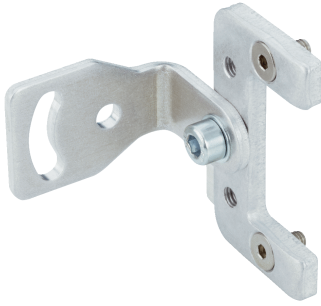

Mounting bracket

Brackets

MOUNTING SYSTEMS

SICK
Sensor Intelligence.

Ordering information

Type	part no.
Mounting bracket	2113160

Other models and accessories → www.sick.com/Brackets

Detailed technical data

Features

Accessory group	Mounting systems
Accessory family	Brackets
Description	Bracket with adapter board
Mounting system type	Brackets

Classifications

ECLASS 5.0	27279202
ECLASS 5.1.4	27279202
ECLASS 6.0	27279202
ECLASS 6.2	27279202
ECLASS 7.0	27279202
ECLASS 8.0	27279202
ECLASS 8.1	27279202
ECLASS 9.0	27273701
ECLASS 10.0	27273701
ECLASS 11.0	27273701
ECLASS 12.0	27273701
ETIM 5.0	EC002615
ETIM 6.0	EC002615
ETIM 7.0	EC002615
ETIM 8.0	EC002615
UNSPSC 16.0901	32131023