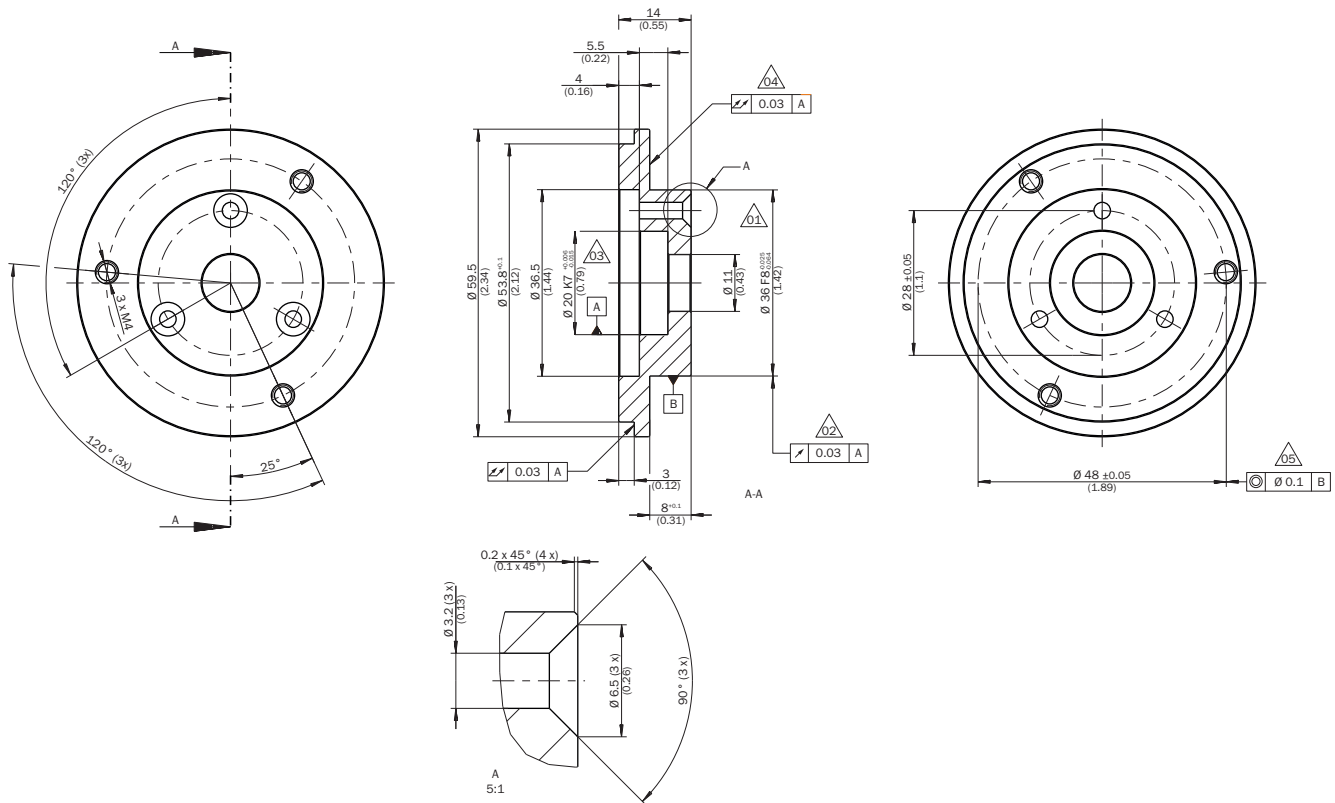

BEF-FA-020-036-I

Flanges and nozzles

MOUNTING SYSTEMS

SICK
Sensor Intelligence.

Ordering information

Type	part no.
BEF-FA-020-036-I	2103986

Other models and accessories → www.sick.com/Flanges_and_nozzles

Detailed technical data

Features

Accessory group	Mounting systems
Accessory family	Flanges and nozzles
Material	Stainless steel
Description	Flange adapter centering collar D20 on D36, material: stainless steel

Certificates

China RoHS	✓
-------------------	---

Dimensional drawing

Dimensions in mm (inch)

Instruction for installation Solid shaft, face mount flange with flange adapter, centering collar D20 on D36 (BEF-FA-020-036-I, 2103986)

order example for 10 mm shaft diameter: AHx36I-SCxx0xxxxx + BEF-FA-020-036-I (adapter is not pre-assembled)