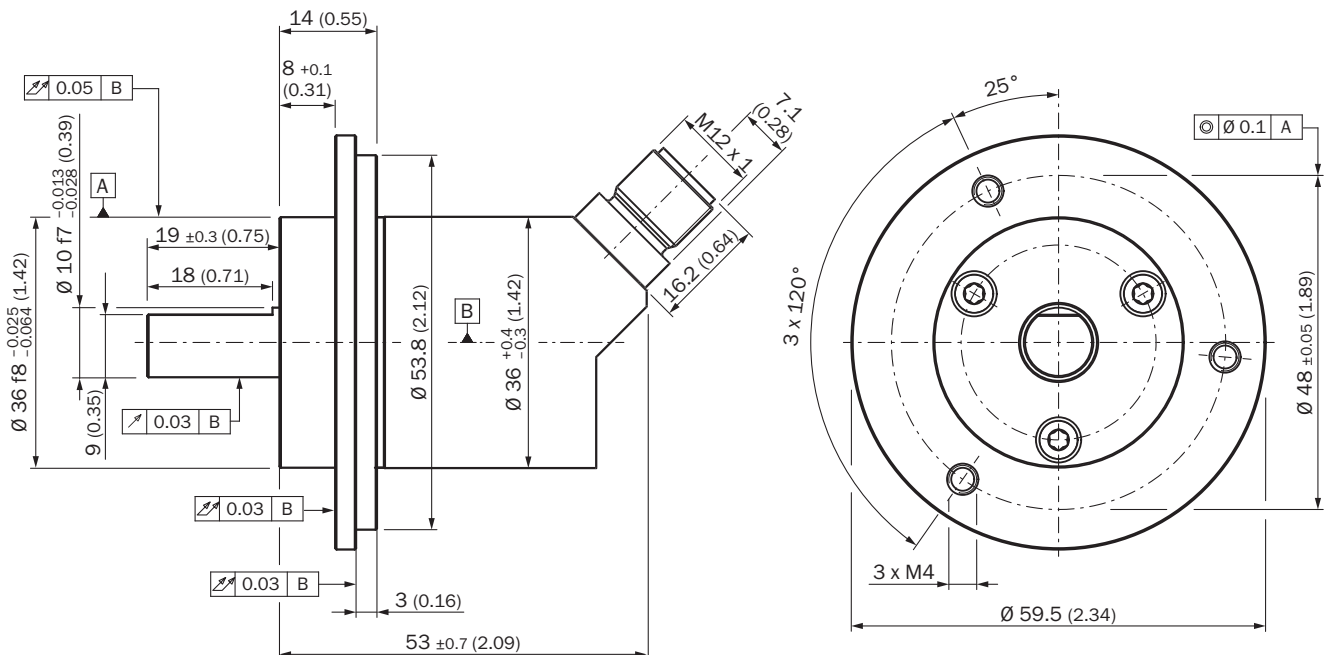

Features

Accessory group	Mounting systems
Accessory family	Flanges and nozzles
Material	Stainless steel
Description	Flange adapter centering collar D20 on D36, material: stainless steel

Certificates

China RoHS	✓
-------------------	---

Dimensional drawing

Dimensions in mm (inch)

Instruction for installation Solid shaft, face mount flange with flange adapter, centering collar D20 on D36 (BEF-FA-020-036-I, 2103986)

order example for 10 mm shaft diameter: AHx36I-SCxx0xxxxx + BEF-FA-020-036-I (adapter is not pre-assembled)