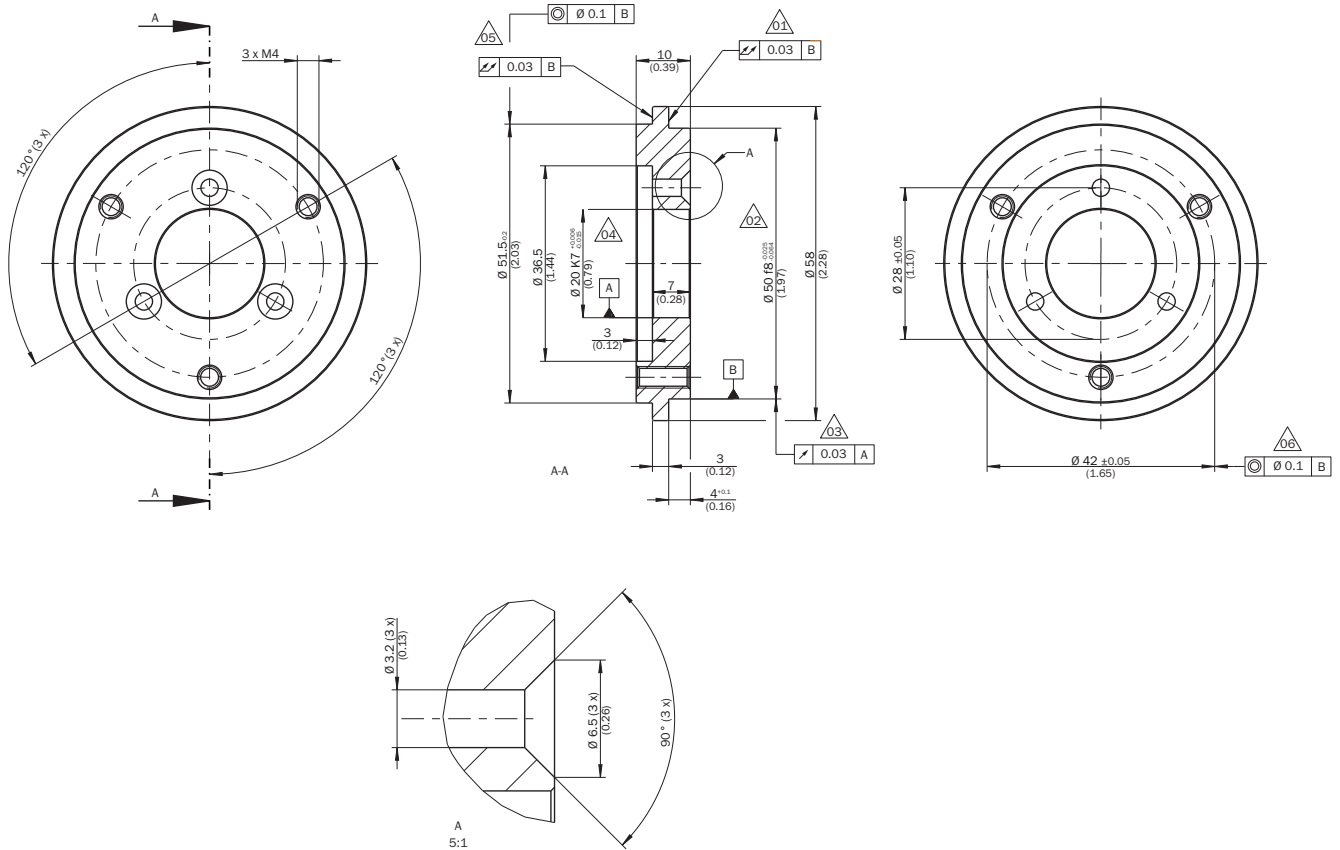

#### Features

<b>Accessory group</b>	Mounting systems
<b>Accessory family</b>	Flanges and nozzles
<b>Material</b>	Stainless steel
<b>Description</b>	Flange adapter centering collar D20 on D50, material: stainless steel

Dimensional drawing

Dimensions in mm (inch)