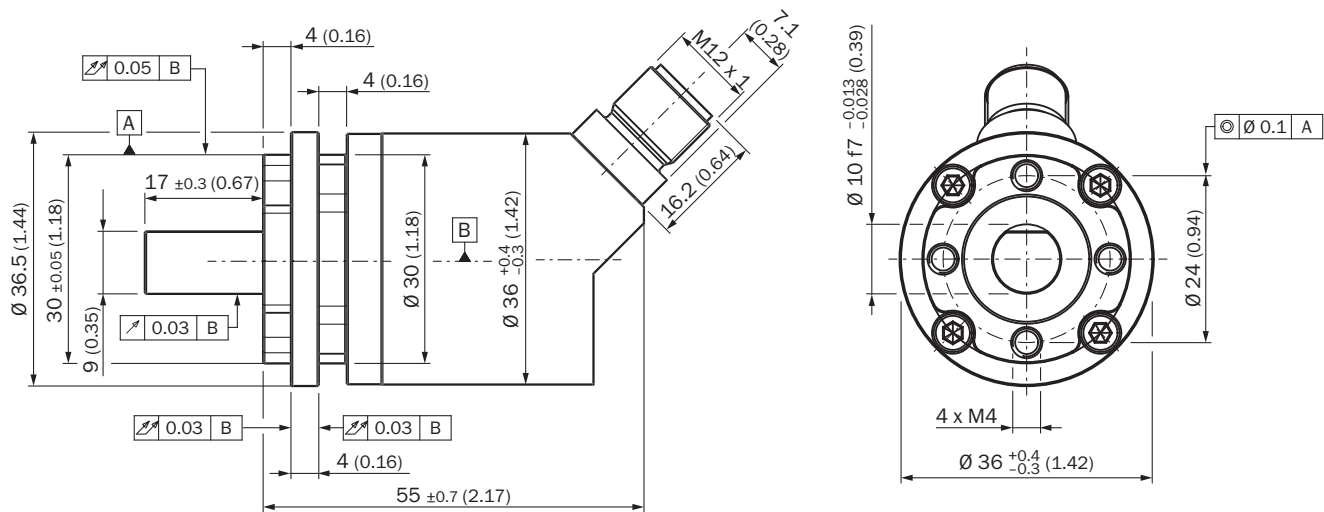

Features

Accessory group	Mounting systems
Accessory family	Flanges and nozzles
Material	Stainless steel
Description	Flange adapter centering collar D20 on D30, material: stainless steel

Certificates

China RoHS	✓
-------------------	---

Dimensional drawing

Dimensions in mm (inch)

Instruction for installation Solid shaft, face mount flange with flange adapter, centering collar D20 on D30 (BEF-FA-020-030-I, 2103983)

order example for 10 mm shaft diameter: AHx36I-SCxx0xxxx + BEF-FA-020-030-I (adapter is not pre-assembled)