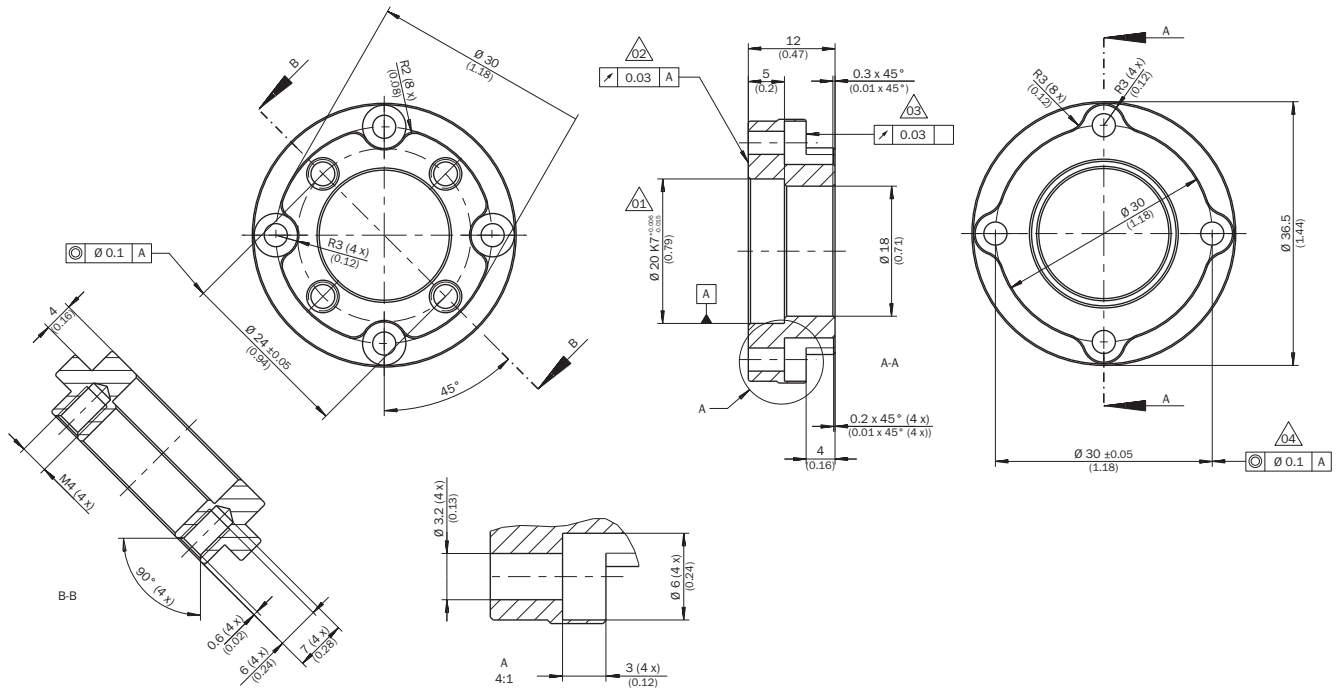

BEF-FA-020-030-I

Flanges and nozzles

MOUNTING SYSTEMS

SICK
Sensor Intelligence.

Ordering information

Type	part no.
BEF-FA-020-030-I	2103983

Other models and accessories → www.sick.com/Flanges_and_nozzles

Detailed technical data

Features

Accessory group	Mounting systems
Accessory family	Flanges and nozzles
Material	Stainless steel
Description	Flange adapter centering collar D20 on D30, material: stainless steel

Certificates

China RoHS	✓
-------------------	---

Dimensional drawing

Dimensions in mm (inch)

Instruction for installation Solid shaft, face mount flange with flange adapter, centering collar D20 on D30 (BEF-FA-020-030-I, 2103983)

order example for 10 mm shaft diameter: AHx36I-SCxx0xxxx + BEF-FA-020-030-I (adapter is not pre-assembled)