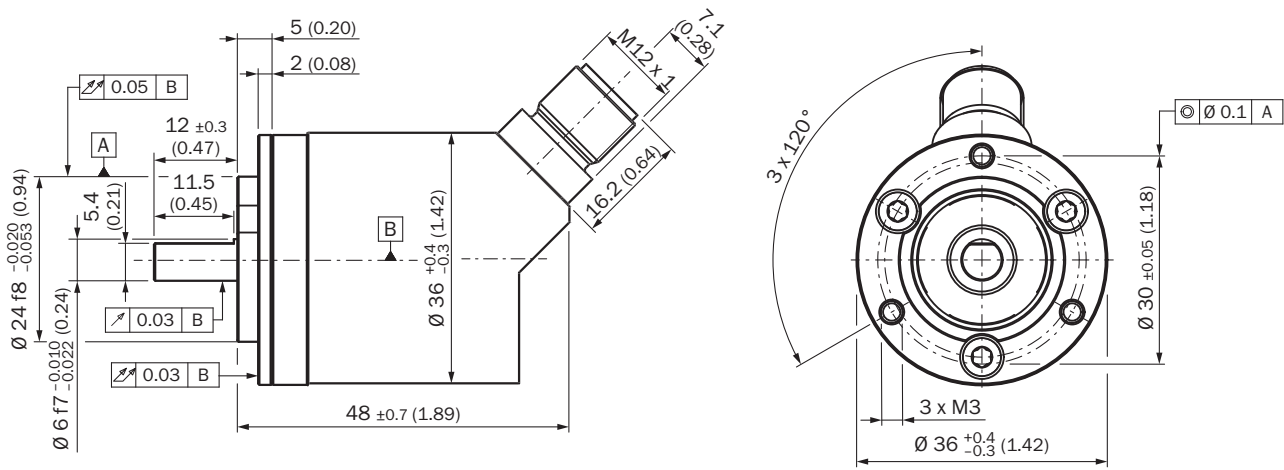

Features

Accessory group	Mounting systems
Accessory family	Flanges and nozzles
Description	Flange adapter centering collar D20 on D24, material: stainless steel

Certificates

China RoHS	✓
-------------------	---

Dimensional drawing

Dimensions in mm (inch)

Instruction for installation Solid shaft, face mount flange with flange adapter, centering collar D20 on D24 (BEF-FA-020-024-I, 2103982)

order example for 6 mm shaft diameter: AHx36I-S3xx0xxxx + BEF-FA-020-024-I (adapter is not pre-assembled)