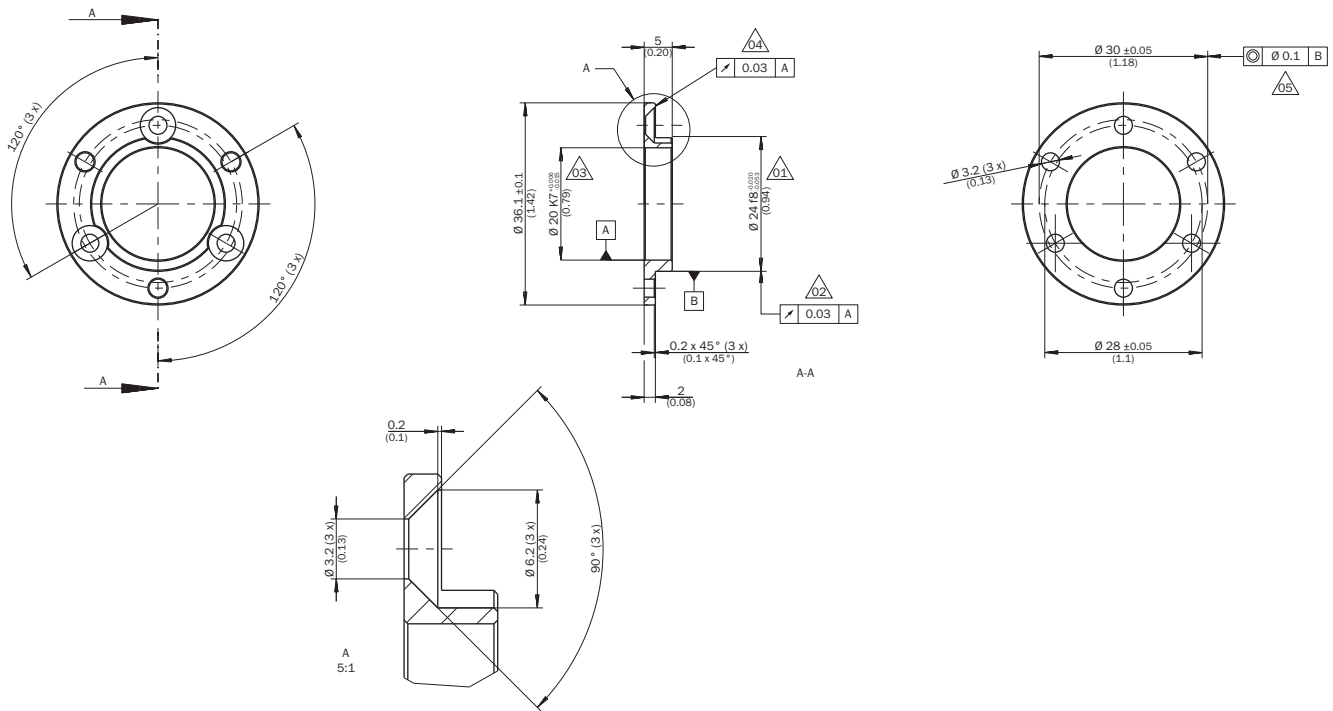

BEF-FA-020-024-I

Flanges and nozzles

MOUNTING SYSTEMS

SICK
Sensor Intelligence.

Ordering information

Type	part no.
BEF-FA-020-024-I	2103982

Other models and accessories → www.sick.com/Flanges_and_nozzles

Detailed technical data

Features

Accessory group	Mounting systems
Accessory family	Flanges and nozzles
Description	Flange adapter centering collar D20 on D24, material: stainless steel

Certificates

China RoHS	✓
-------------------	---

Dimensional drawing

Dimensions in mm (inch)

Instruction for installation Solid shaft, face mount flange with flange adapter, centering collar D20 on D24 (BEF-FA-020-024-I, 2103982)

order example for 6 mm shaft diameter: AHx36I-S3xx0xxxx + BEF-FA-020-024-I (adapter is not pre-assembled)