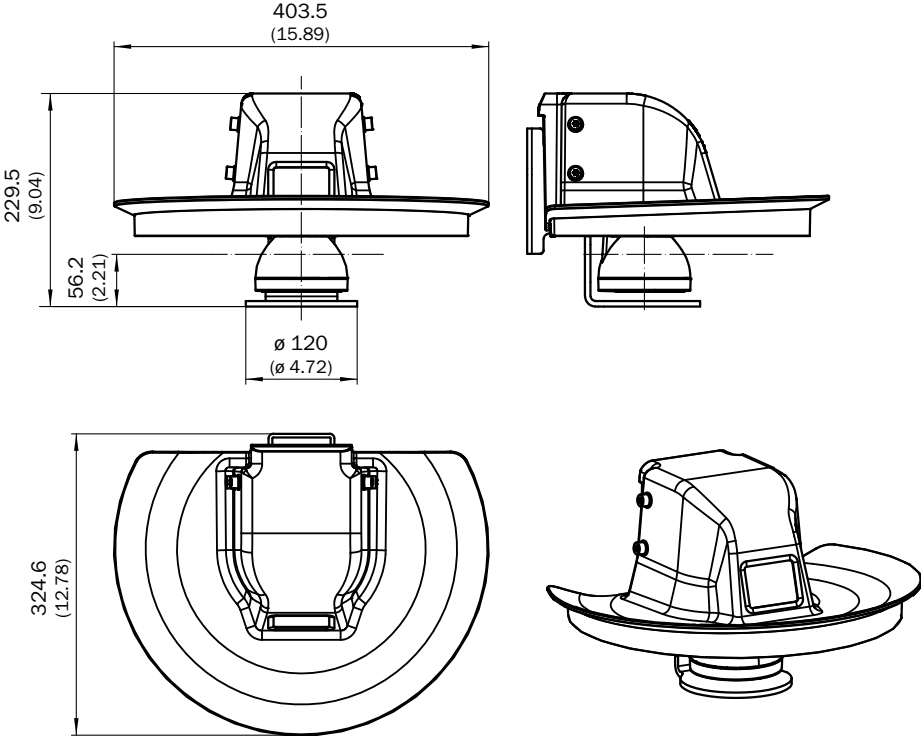

Detailed technical data

Features

Product segment	Device protection and care
Product	Protective housing
Description	Weather hood (only in conjunction with mounting kit 3)
Packing unit	1 piece

Classifications

Dimensional drawing

Dimensions in mm (inch)

SICK AT A GLANCE

SICK is one of the leading manufacturers of intelligent sensors and sensor solutions for industrial applications. A unique range of products and services creates the perfect basis for controlling processes securely and efficiently, protecting individuals from accidents and preventing damage to the environment.