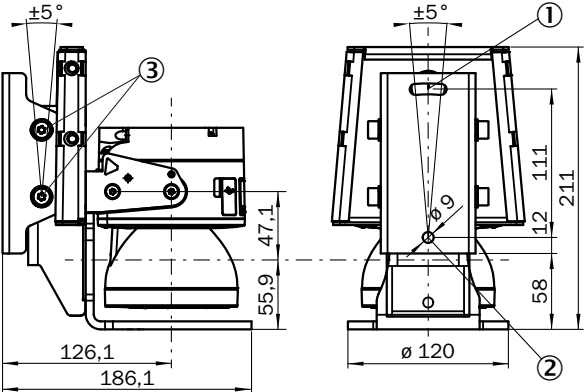

Detailed technical data

Features

Accessory group	Mounting systems
Accessory family	Brackets
Description	Alignment bracket with protection for the optics cover, alignment with cross-wise axis and depth axis possible
Packing unit	1 piece
Mounting system type	Mounting bracket

Dimensional drawing

Dimensions in mm (inch)

SICK AT A GLANCE

SICK is one of the leading manufacturers of intelligent sensors and sensor solutions for industrial applications. A unique range of products and services creates the perfect basis for controlling processes securely and efficiently, protecting individuals from accidents and preventing damage to the environment.