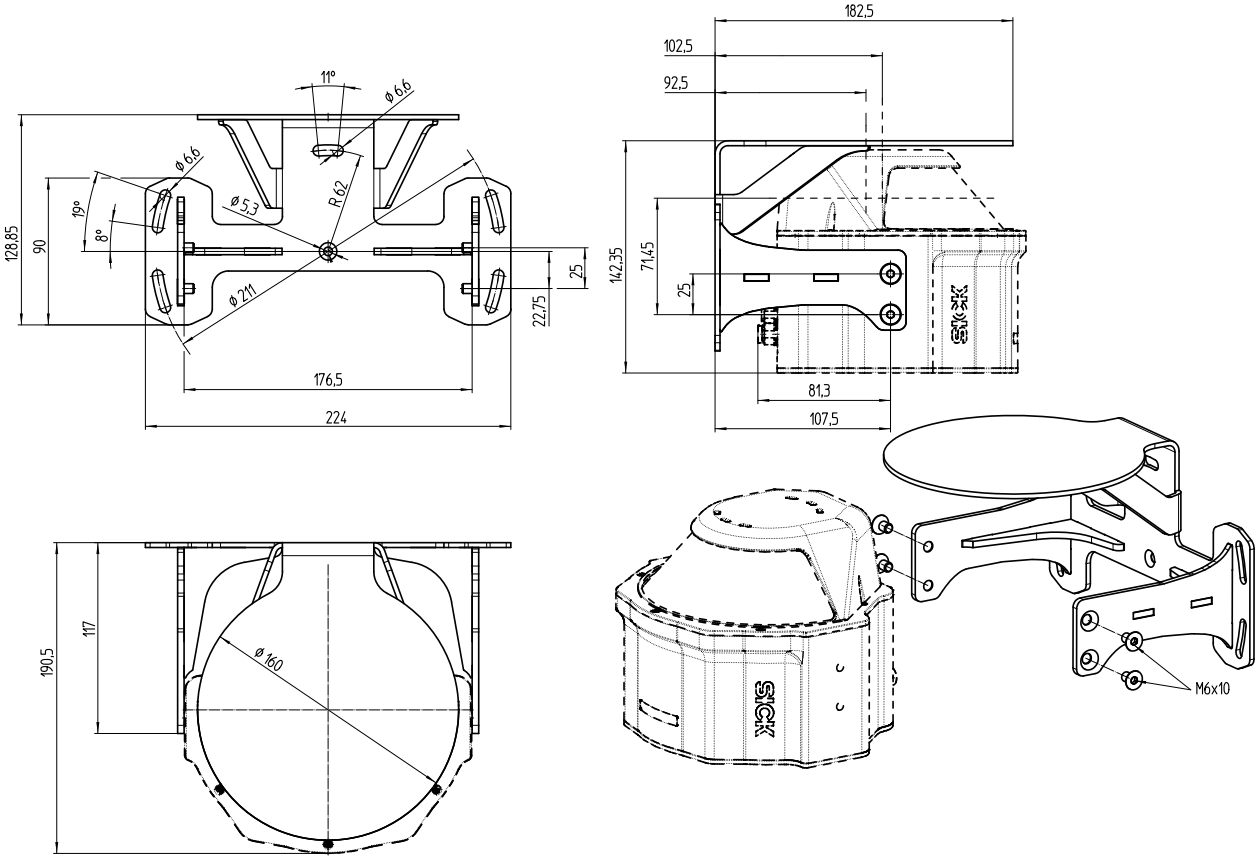

### Detailed technical data

#### Features

<b>Accessory group</b>	Mounting systems
<b>Accessory family</b>	Brackets
<b>Description</b>	MRS6000 bracket for impact protection
<b>Suitable for</b>	MRS6000
<b>Material</b>	Stainless steel
<b>Items supplied</b>	Mounting hardware included
<b>Dimensions (W x H x L)</b>	224 mm x 129 mm x 183 mm
<b>Weight</b>	1.3 kg
<b>Mounting system type</b>	Mounting bracket

Dimensional drawing

Dimensions in mm (inch)