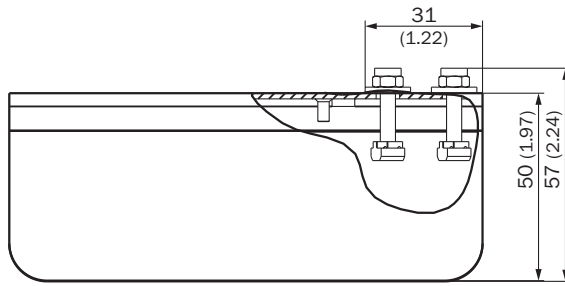

Detailed technical data

Features

Product segment	Device protection and care
Product	Protective caps and hoods
Description	Stainless steel protective cover for KHK53 read head

Classifications

ECLASS 5.0	27379201
ECLASS 5.1.4	27379201
ECLASS 6.0	27379218
ECLASS 6.2	27379218
ECLASS 7.0	27379218
ECLASS 8.0	27379218
ECLASS 8.1	27379218
ECLASS 9.0	27379218
ECLASS 10.0	27371207
ECLASS 11.0	27371207
ECLASS 12.0	27371207
ETIM 5.0	EC002040
ETIM 6.0	EC002040
ETIM 7.0	EC002040
ETIM 8.0	EC002040
UNSPSC 16.0901	39121416

Dimensional drawing

A - A

Dimensions in mm (inch)

SICK AT A GLANCE

SICK is one of the leading manufacturers of intelligent sensors and sensor solutions for industrial applications. A unique range of products and services creates the perfect basis for controlling processes securely and efficiently, protecting individuals from accidents and preventing damage to the environment.