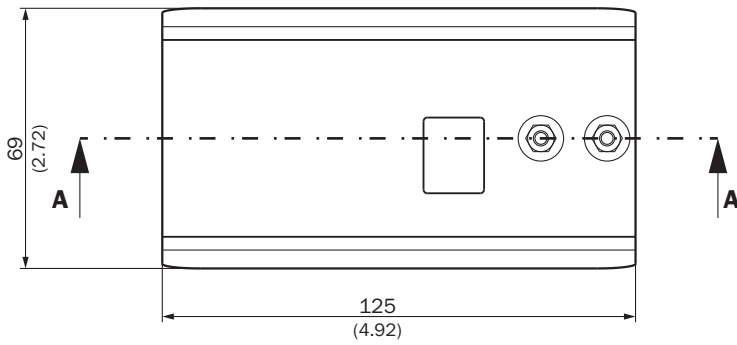

Detailed technical data

Features

Product segment	Device protection and care
Product	Protective caps and hoods
Description	Stainless steel protective cover for KHK53 read head

Classifications

ECLASS 5.0	27379201
ECLASS 5.1.4	27379201
ECLASS 6.0	27379218
ECLASS 6.2	27379218
ECLASS 7.0	27379218
ECLASS 8.0	27379218
ECLASS 8.1	27379218
ECLASS 9.0	27379218
ECLASS 10.0	27371207
ECLASS 11.0	27371207
ECLASS 12.0	27371207
ETIM 5.0	EC002040
ETIM 6.0	EC002040
ETIM 7.0	EC002040
ETIM 8.0	EC002040
UNSPSC 16.0901	39121416

Dimensional drawing

A - A

Dimensions in mm (inch)

SICK AT A GLANCE

SICK is one of the leading manufacturers of intelligent sensors and sensor solutions for industrial applications. A unique range of products and services creates the perfect basis for controlling processes securely and efficiently, protecting individuals from accidents and preventing damage to the environment.