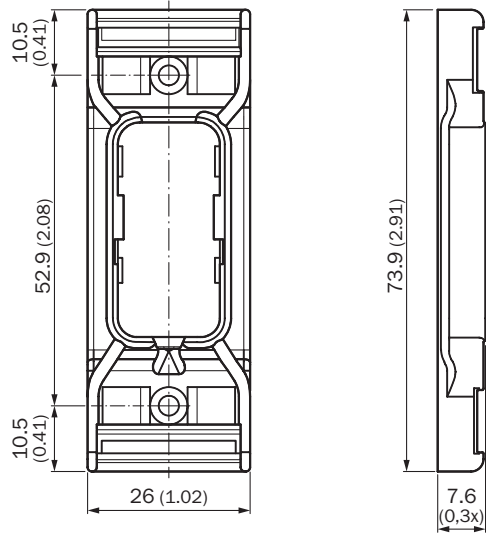

Detailed technical data

Features

| | |
|-------------------------------|--|
| Accessory group | Mounting systems |
| Accessory family | Brackets |
| Description | Mounting kit 2, mounting bracket, pivots |
| Material | Plastic PBT |
| Dimensions (W x H x L) | 7.6 mm x 73.85 mm x 26 mm |
| Usable for | CQF16 |
| Mounting system type | Mounting bracket |

Dimensional drawing

Dimensions in mm (inch)

SICK AT A GLANCE

SICK is one of the leading manufacturers of intelligent sensors and sensor solutions for industrial applications. A unique range of products and services creates the perfect basis for controlling processes securely and efficiently, protecting individuals from accidents and preventing damage to the environment.