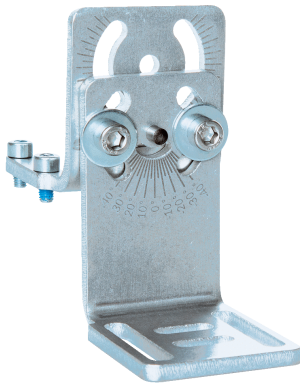

Mounting bracket

Brackets

MOUNTING SYSTEMS

SICK
Sensor Intelligence.

Ordering information

Type	part no.
Mounting bracket	2091455

Other models and accessories → www.sick.com/Brackets

Detailed technical data

Features

Accessory group	Mounting systems
Accessory family	Brackets
Description	Mounting bracket with angle bracket, including screws
Mounting system type	Brackets

Classifications

ECLASS 5.0	27279202
ECLASS 5.1.4	27279202
ECLASS 6.0	27279202
ECLASS 6.2	27279202
ECLASS 7.0	27279202
ECLASS 8.0	27279202
ECLASS 8.1	27279202
ECLASS 9.0	27273701
ECLASS 10.0	27273701
ECLASS 11.0	27273701
ECLASS 12.0	27273701
ETIM 5.0	EC002615
ETIM 6.0	EC002615
ETIM 7.0	EC002615
ETIM 8.0	EC002615
UNSPSC 16.0901	32131023