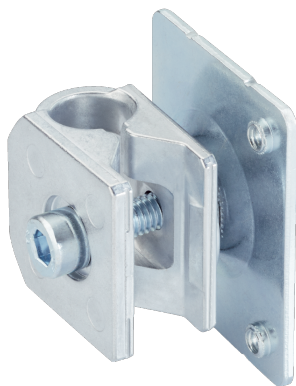

# BEF-KHSQ12R02

Brackets

**MOUNTING SYSTEMS**

**SICK**  
Sensor Intelligence.

### Ordering information

Type	part no.
BEF-KHSQ12R02	2087586

Other models and accessories → [www.sick.com/Brackets](http://www.sick.com/Brackets)

#### Features

<b>Accessory group</b>	Mounting systems
<b>Accessory family</b>	Brackets
<b>Description</b>	Bar clamp system for G10 and reflector P250 Plate A for universal clamp
<b>Suitable for</b>	G10 and P250 reflector
<b>Material</b>	Die-cast zinc, steel, zinc coated
<b>Items supplied</b>	Mounting hardware included
<b>Mounting system type</b>	Terminals