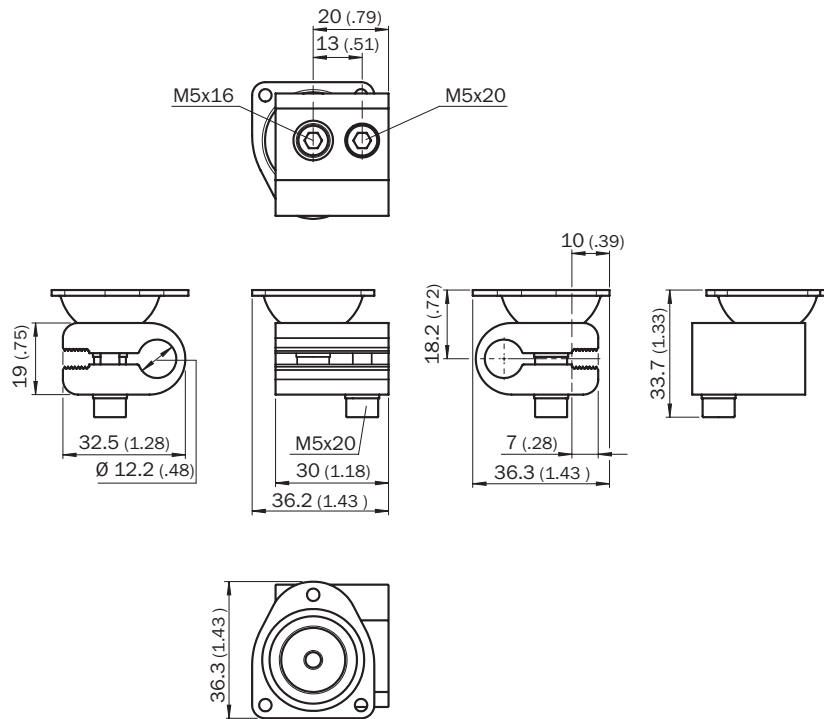

### Detailed technical data

#### Features

<b>Accessory group</b>	Mounting systems
<b>Accessory family</b>	Brackets
<b>Description</b>	Clamp bar to fix G6 sensors on rods of 12 mm, clamp-on design up to 4 mm wall thickness
<b>Material</b>	Aluminum (clamp bar), stainless steel (bracket)
<b>Items supplied</b>	Clamp bar mounting and clamp function, mounting bracket, mounting hardware
<b>Mounting system type</b>	Terminals

Dimensional drawing

Dimensions in mm (inch)

4.2 (.17)