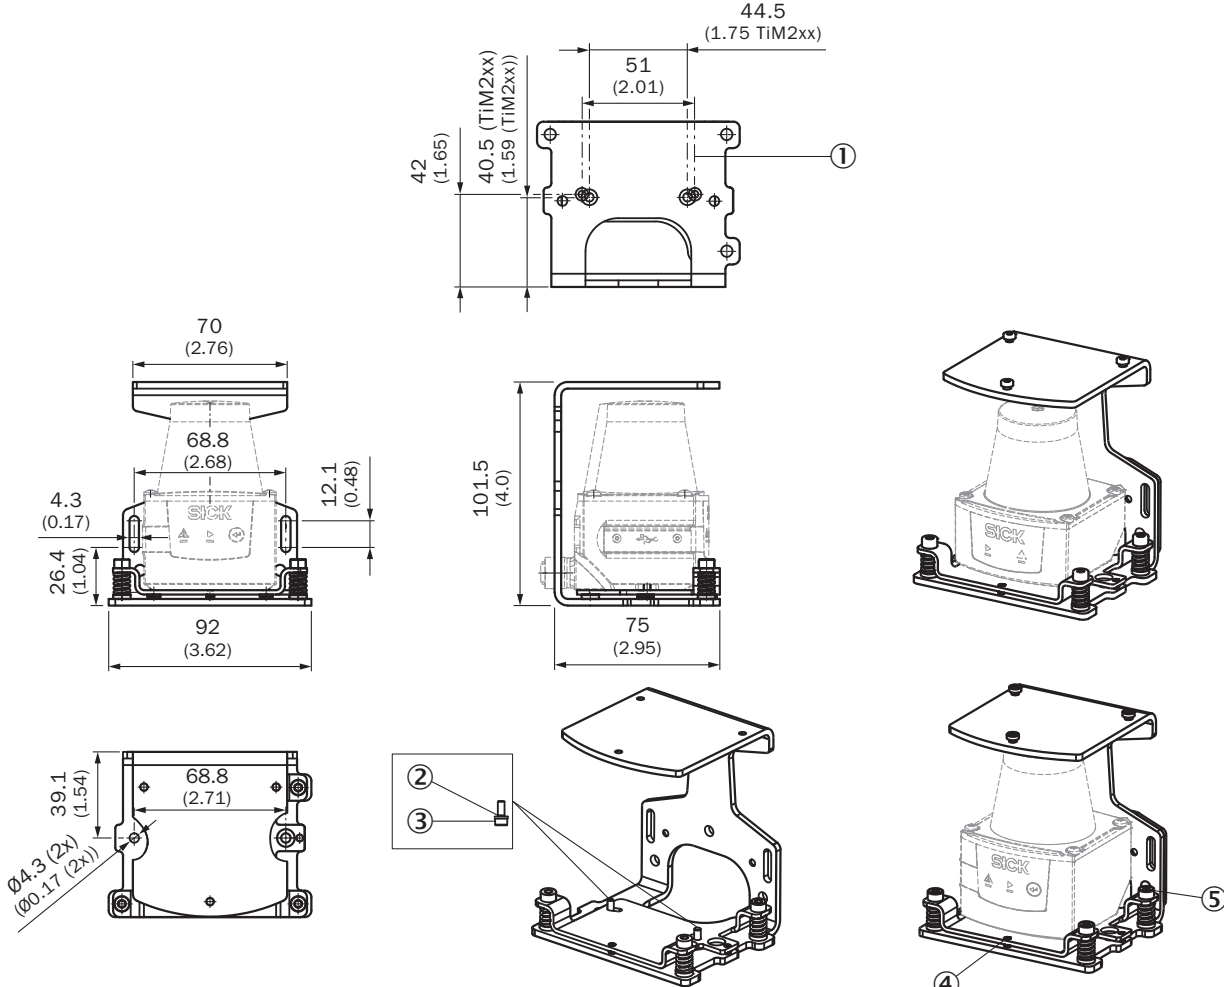

Mounting kit

Brackets

MOUNTING SYSTEMS

SICK
Sensor Intelligence.

Ordering information

Type	part no.
Mounting kit	2086761

Other models and accessories → www.sick.com/Brackets

Detailed technical data

Features

Accessory group	Mounting systems
Accessory family	Brackets
Description	Mounting kit, fender and alignment aid
Suitable for	TiM3xx - TiM8xx
Material	Anodized aluminum
Items supplied	Mounting bracket 2 x cylinder head screws with M3 x 8 washers
Dimensions (W x H x L)	101.5 mm x 92 mm x 75 mm
Weight	140 g
Mounting system type	Mounting bracket

dimensional drawing: mounting kit

- Dimensions in mm (inch)
- ① TiMxxx mounting: 2 x ISO4762 - M3 x 8 cylinder head screw, 2 x DIN988 - 3/6 x 1.0 shim washer
 - ② Shim washer
 - ③ Screw
 - ④ Locking screws (2 x)
 - ⑤ Alignment screws (3 x)