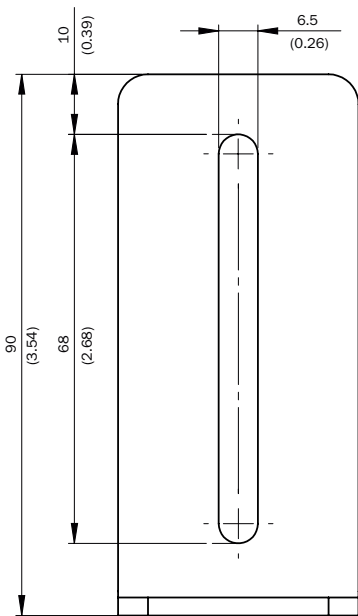

### Ordering information

Type	part no.
BEF-WF-MRS	2084709

Other models and accessories → [www.sick.com/Brackets](http://www.sick.com/Brackets)

### Detailed technical data

Dimensional drawing

Dimensions in mm (inch)