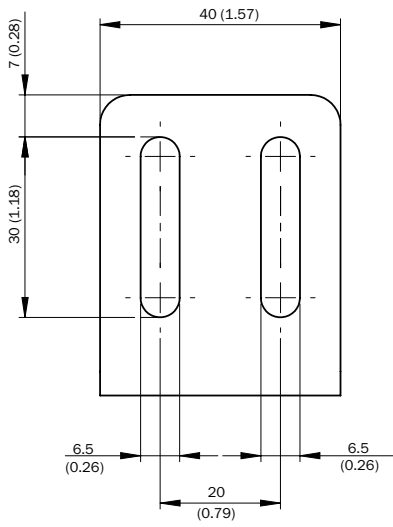

### Ordering information

Type	part no.
BEF-WF-MRS	2084709

Other models and accessories → [www.sick.com/Brackets](http://www.sick.com/Brackets)

### Detailed technical data

Dimensional drawing

Dimensions in mm (inch)