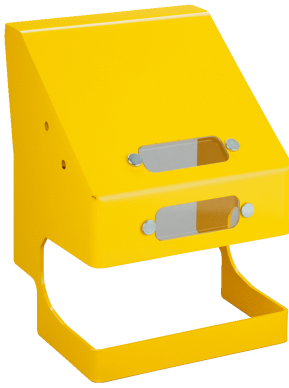

# Heavy duty sight Brackets

**MOUNTING SYSTEMS**

**SICK**  
Sensor Intelligence.

Illustration may differ

### Ordering information

Type	part no.
Heavy duty sight	2083733

Other models and accessories → [www.sick.com/Brackets](http://www.sick.com/Brackets)

#### Features

<b>Accessory group</b>	Mounting systems
<b>Accessory family</b>	Brackets
<b>Description</b>	Visor for heavy duty mounting kit (2080350)
<b>Material</b>	Steel, painted (RAL 1021)
<b>Packing unit</b>	1 piece