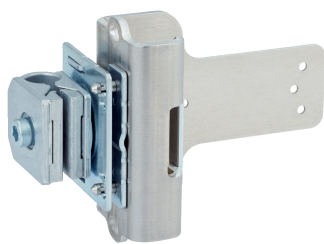

# Q-Lock mounting kit

Brackets

**MOUNTING SYSTEMS**

**SICK**  
Sensor Intelligence.

Illustration may differ

### Ordering information

Type	part no.
Q-Lock mounting kit	2083311

Other models and accessories → [www.sick.com/Brackets](http://www.sick.com/Brackets)

#### Features

<b>Accessory group</b>	Mounting systems
<b>Accessory family</b>	Brackets
<b>Description</b>	Q-lock mounting system
<b>Mounting system type</b>	Mounting bracket