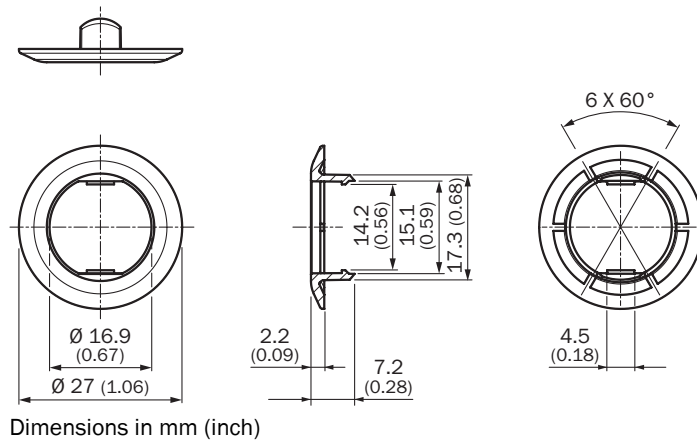

Dimensional drawing