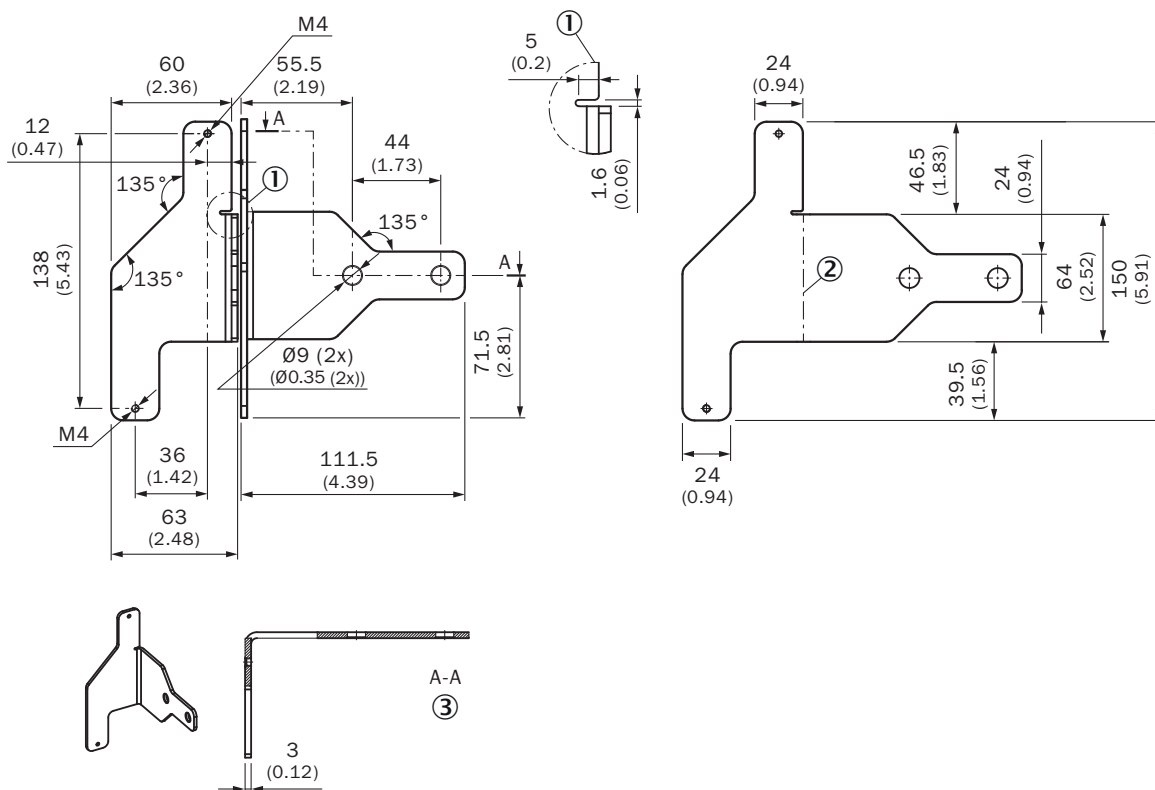

Mounting kit

Brackets

MOUNTING SYSTEMS

SICK
Sensor Intelligence.

Ordering information

Type	part no.
Mounting kit	2081636

Other models and accessories → www.sick.com/Brackets

Detailed technical data

Features

Accessory group	Mounting systems
Accessory family	Brackets
Description	Mounting kit for connection box on post bracket
Mounting system type	Mounting bracket

Classifications

ECLASS 5.0	27279202
ECLASS 5.1.4	27279202
ECLASS 6.0	27279202
ECLASS 6.2	27279202
ECLASS 7.0	27279202
ECLASS 8.0	27279202
ECLASS 8.1	27279202
ECLASS 9.0	27273701
ECLASS 10.0	27273701
ECLASS 11.0	27273701
ECLASS 12.0	27273701
ETIM 5.0	EC002024
ETIM 6.0	EC002024
ETIM 7.0	EC002024
ETIM 8.0	EC002024
UNSPSC 16.0901	32131023

Dimensional drawing

Dimensions in mm (inch)

- ① Detailed view
- ② Bend radius 90°
- ③ A-A section

SICK AT A GLANCE

SICK is one of the leading manufacturers of intelligent sensors and sensor solutions for industrial applications. A unique range of products and services creates the perfect basis for controlling processes securely and efficiently, protecting individuals from accidents and preventing damage to the environment.