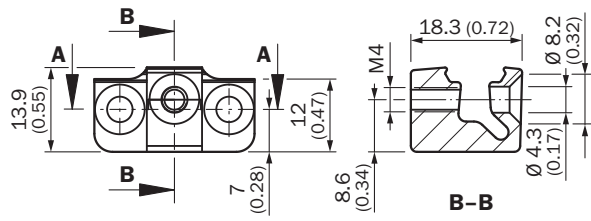

Dimensional drawing

Dimensions in mm (inch)