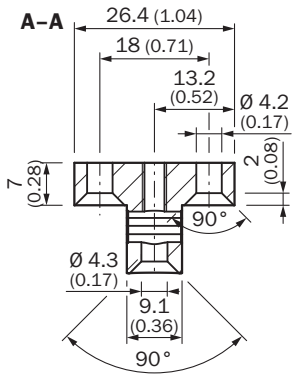

BEF-KH-WTT12L

Brackets

MOUNTING SYSTEMS

SICK
Sensor Intelligence.

Ordering information

Type	part no.
BEF-KH-WTT12L	2080772

Other models and accessories → www.sick.com/Brackets

Detailed technical data

Features

Accessory group	Mounting systems
Accessory family	Brackets
Description	Clamping block for dovetail mounting
Material	Aluminum (anodised)
Mounting system type	Brackets

Classifications

ECLASS 5.0	27279202
ECLASS 5.1.4	27279202
ECLASS 6.0	27279202
ECLASS 6.2	27279202
ECLASS 7.0	27279202
ECLASS 8.0	27279202
ECLASS 8.1	27279202
ECLASS 9.0	27273701
ECLASS 10.0	27273701
ECLASS 11.0	27273701
ECLASS 12.0	27273701
ETIM 5.0	EC002024
ETIM 6.0	EC002024
ETIM 7.0	EC002024
ETIM 8.0	EC002024
UNSPSC 16.0901	32131023

Dimensional drawing

Dimensions in mm (inch)

SICK AT A GLANCE

SICK is one of the leading manufacturers of intelligent sensors and sensor solutions for industrial applications. A unique range of products and services creates the perfect basis for controlling processes securely and efficiently, protecting individuals from accidents and preventing damage to the environment.