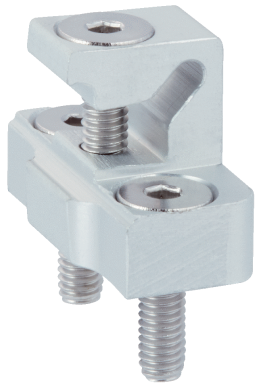

BEF-KH-WTT12L

Brackets

MOUNTING SYSTEMS

SICK
Sensor Intelligence.

Ordering information

Type	part no.
BEF-KH-WTT12L	2080772

Other models and accessories → www.sick.com/Brackets

Detailed technical data

Features

Accessory group	Mounting systems
Accessory family	Brackets
Description	Clamping block for dovetail mounting
Material	Aluminum (anodised)
Mounting system type	Brackets

Classifications

ECLASS 5.0	27279202
ECLASS 5.1.4	27279202
ECLASS 6.0	27279202
ECLASS 6.2	27279202
ECLASS 7.0	27279202
ECLASS 8.0	27279202
ECLASS 8.1	27279202
ECLASS 9.0	27273701
ECLASS 10.0	27273701
ECLASS 11.0	27273701
ECLASS 12.0	27273701
ETIM 5.0	EC002024
ETIM 6.0	EC002024
ETIM 7.0	EC002024
ETIM 8.0	EC002024
UNSPSC 16.0901	32131023

Dimensional drawing

Dimensions in mm (inch)

SICK AT A GLANCE

SICK is one of the leading manufacturers of intelligent sensors and sensor solutions for industrial applications. A unique range of products and services creates the perfect basis for controlling processes securely and efficiently, protecting individuals from accidents and preventing damage to the environment.