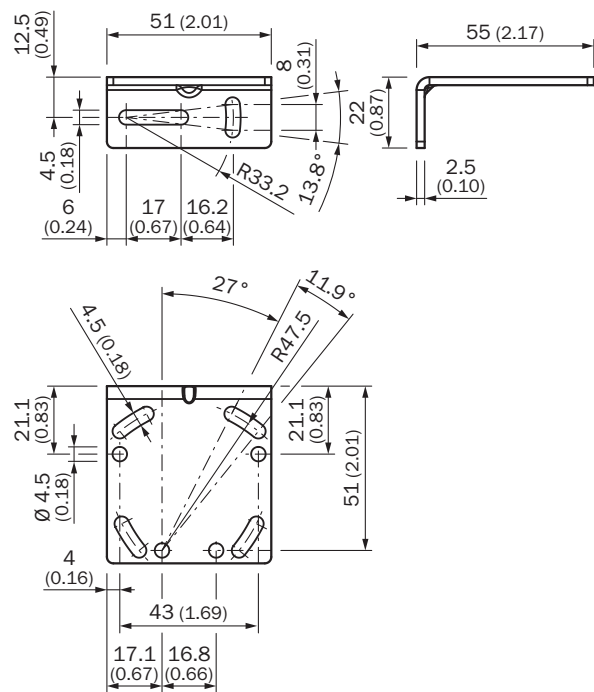

### Ordering information

Type	part no.
BEF-WTT12L	2078538

Other models and accessories → [www.sick.com/Brackets](http://www.sick.com/Brackets)

### Detailed technical data

Dimensional drawing

Dimensions in mm (inch)