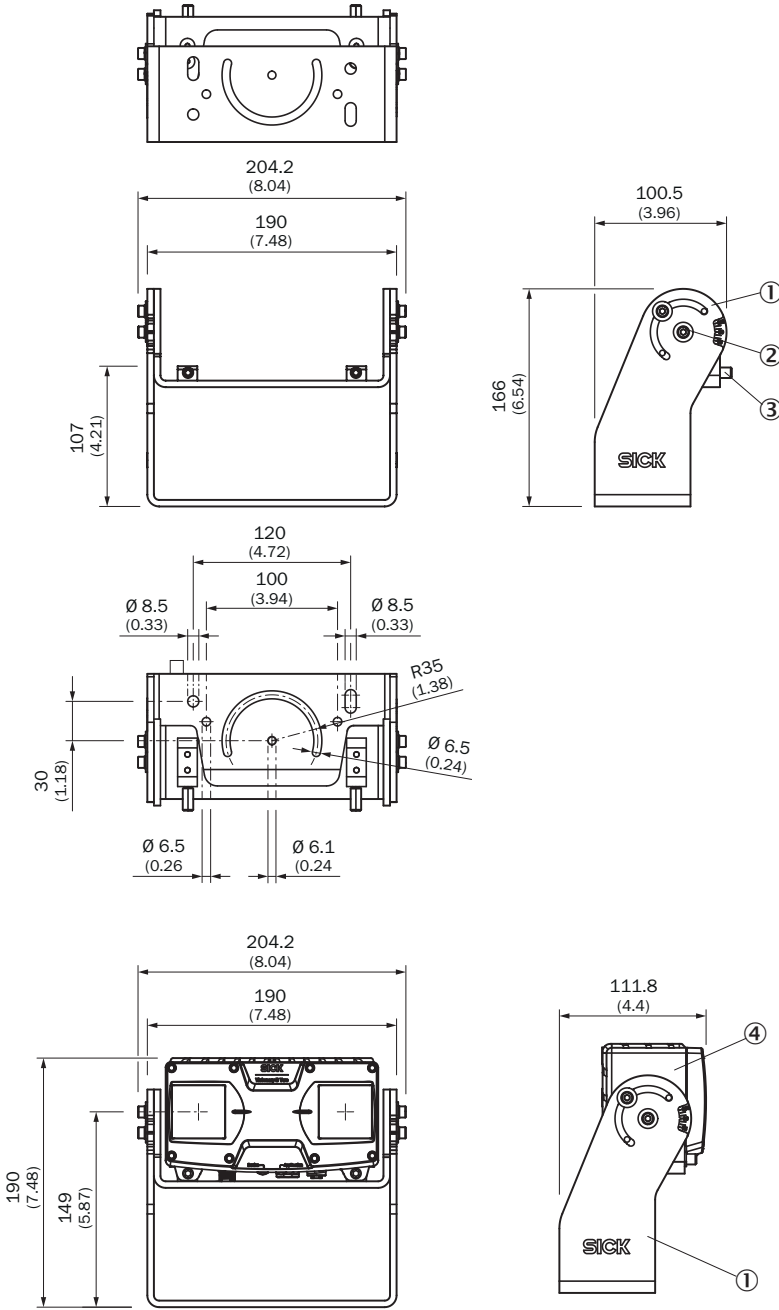

Mounting kit

Brackets

MOUNTING SYSTEMS

SICK
Sensor Intelligence.

Ordering information

Type	part no.
Mounting kit	2077710

Other models and accessories → www.sick.com/Brackets

Detailed technical data

Features

Accessory group	Mounting systems
Accessory family	Brackets
Description	Bracket with low weight for stationary applications, screws included.
Suitable for	Visionary-S, Visionary-B Two, PALLOC, PLB-510, Visionary AI-Assist
Material	Aluminum
Color	Anthracite
Items supplied	Bracket including clamps and screws
Packing unit	1 piece
Dimensions (W x H x L)	204 mm x 166 mm x 100.5 mm
Weight	Approx. 711 g

Dimensional drawing

- Dimensions in mm (inch)
- ① bracket
 - ② Screw (2x)
 - ③ Adjusting screw (2x)
 - ④ Sensor (not included with delivery)

SICK AT A GLANCE

SICK is one of the leading manufacturers of intelligent sensors and sensor solutions for industrial applications. A unique range of products and services creates the perfect basis for controlling processes securely and efficiently, protecting individuals from accidents and preventing damage to the environment.