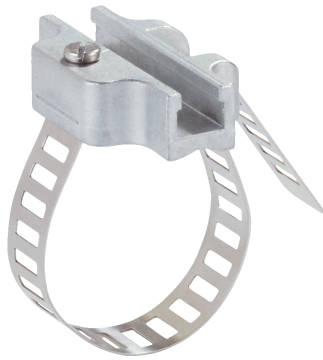

BEF-KHZ-RT1-63

Brackets

MOUNTING SYSTEMS

SICK
Sensor Intelligence.

Ordering information

Type	part no.
BEF-KHZ-RT1-63	2077683

Other models and accessories → www.sick.com/Brackets

Detailed technical data

Features

Accessory group	Mounting systems
Accessory family	Brackets
Description	Mounting bracket on round body cylinder with piston diameter of 8 mm ... 63 mm, ambient temperature min -30 °C max 80 °C
Suitable for	T-slot
Material	Stainless steel, Zinc cast
Packing unit	1 piece
Mounting system type	Brackets