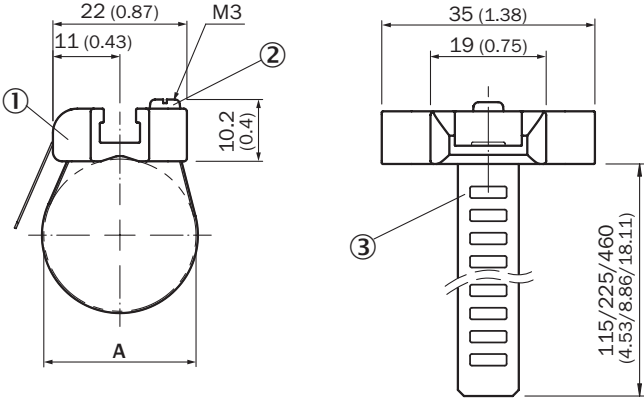

BEF-KHZ-RT1-63

Brackets

MOUNTING SYSTEMS

SICK
Sensor Intelligence.

Ordering information

Type	part no.
BEF-KHZ-RT1-63	2077683

Other models and accessories → www.sick.com/Brackets

Detailed technical data

Features

Accessory group	Mounting systems
Accessory family	Brackets
Description	Mounting bracket on round body cylinder with piston diameter of 8 mm ... 63 mm, ambient temperature min -30 °C max 80 °C
Suitable for	T-slot
Material	Stainless steel, Zinc cast
Packing unit	1 piece
Mounting system type	Brackets

Dimensional drawing

- Dimensions in mm (inch)
 ① Sensoradapter with T-slot
 ② Fixing screw
 ③ Strap

Part Number	Model	Length Range
2077682	BEF-KHZ-RT1-25	8 ... 25
2077683	BEF-KHZ-RT1-63	8 ... 63
2077684	BEF-KHZ-RT1-130	8 ... 130