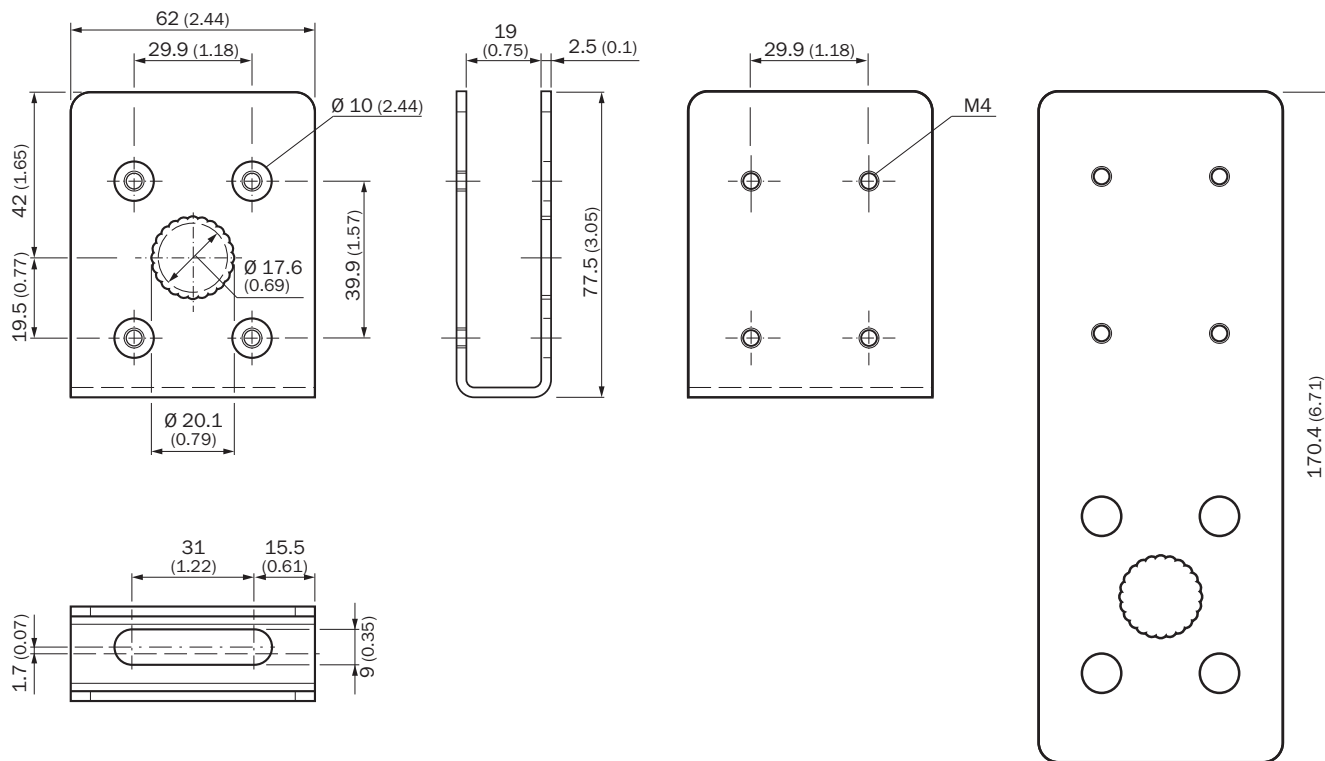

Dimensional drawing

Dimensions in mm (inch)