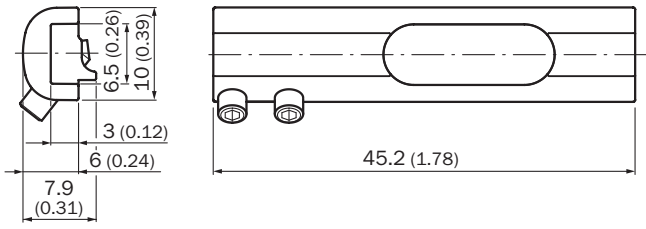

Dimensional drawing

Dimensions in mm (inch)