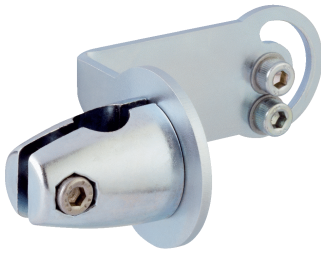

Universal clamping bracket

Brackets

MOUNTING SYSTEMS

SICK
Sensor Intelligence.

Ordering information

Type	part no.
Universal clamping bracket	2076472

Other models and accessories → www.sick.com/Brackets

Detailed technical data

Features

Accessory group	Mounting systems
Accessory family	Brackets
Description	Universal clamping bracket for rod mounting, diameter 12 mm Universal clamp for attachment of bars
Mounting system type	Brackets