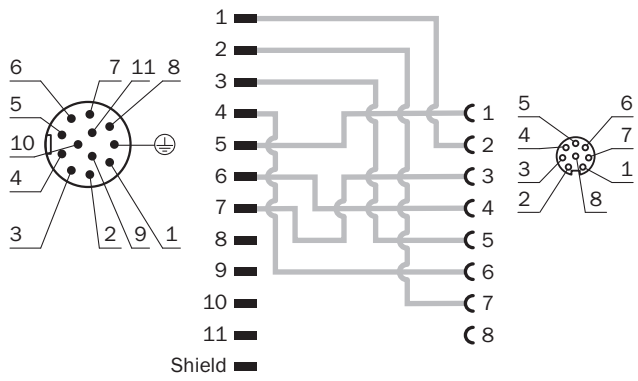

PIN assignment