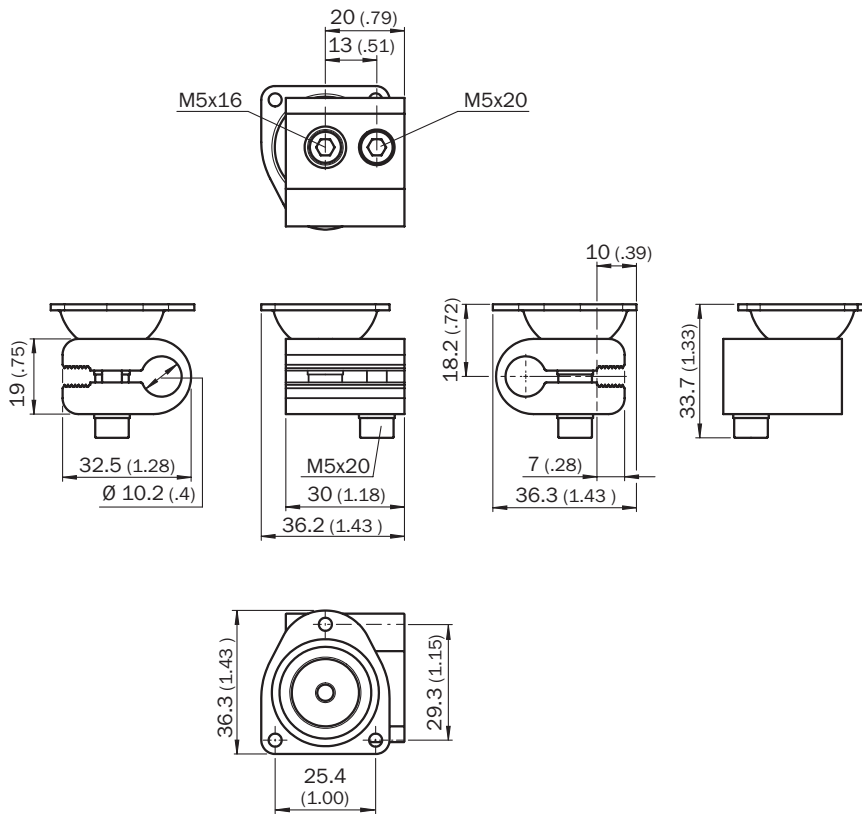

### Detailed technical data

#### Features

<b>Accessory group</b>	Mounting systems
<b>Accessory family</b>	Brackets
<b>Description</b>	Clamp bar to fix G6sensors on rods of 10 mm, clamp-on design up to 4 mm wall thickness
<b>Material</b>	Aluminum (clamp bar), stainless steel (bracket)
<b>Items supplied</b>	Clamp bar mounting and clamp function, mounting bracket, mounting hardware
<b>Mounting system type</b>	Terminals

Dimensional drawing

Dimensions in mm (inch)