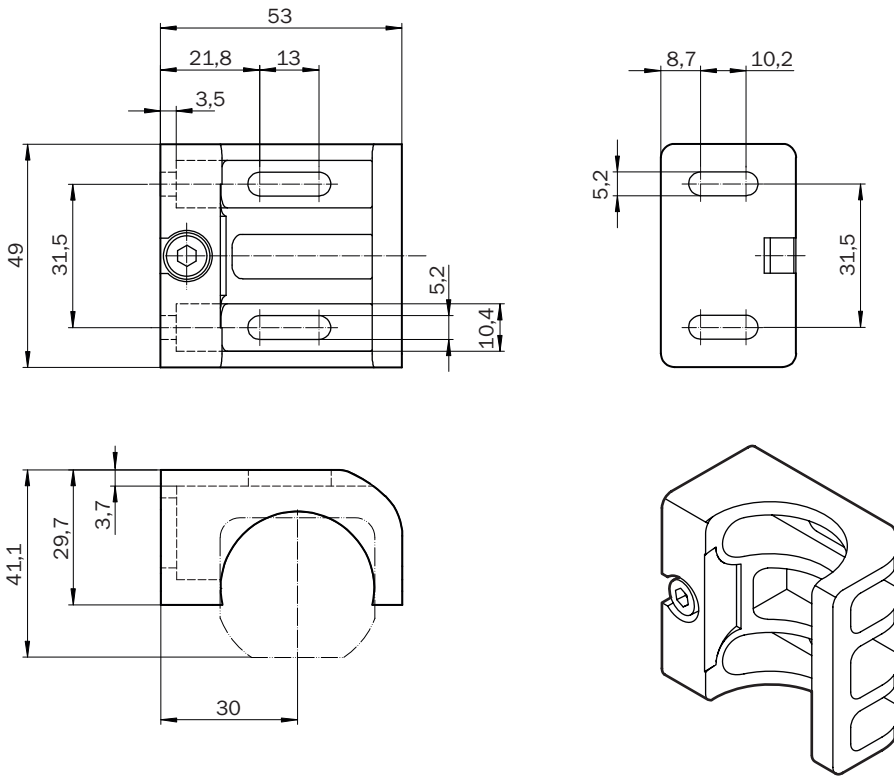

BEF-1SHABR002

Brackets

MOUNTING SYSTEMS

SICK
Sensor Intelligence.

Ordering information

Type	part no.
BEF-1SHABR002	2074627

Other models and accessories → www.sick.com/Brackets

Detailed technical data

Features

Accessory group	Mounting systems
Accessory family	Brackets
Description	FlexFix bracket with spacer (2 pieces), for deTec with protective field height 600 mm ... 1,500 mm, for installing in the explosion-proof enclosure
Packing unit	2 pieces
Mounting system type	Brackets

Dimensional drawing

Dimensions in mm (inch)

Dimensional drawing

Dimensions in mm (inch)

SICK AT A GLANCE

SICK is one of the leading manufacturers of intelligent sensors and sensor solutions for industrial applications. A unique range of products and services creates the perfect basis for controlling processes securely and efficiently, protecting individuals from accidents and preventing damage to the environment.