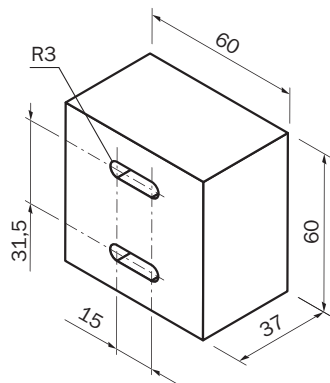

Features

Accessory group	Mounting systems
Accessory family	Brackets
Description	FlexFix bracket with spacer (2 pieces), for deTec with protective field height 600 mm ... 1,500 mm, for installing in the explosion-proof enclosure
Packing unit	2 pieces
Mounting system type	Brackets

Dimensional drawing

Dimensions in mm (inch)

Dimensional drawing

Dimensions in mm (inch)

SICK AT A GLANCE

SICK is one of the leading manufacturers of intelligent sensors and sensor solutions for industrial applications. A unique range of products and services creates the perfect basis for controlling processes securely and efficiently, protecting individuals from accidents and preventing damage to the environment.