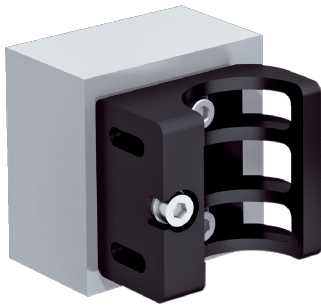

BEF-1SHABR002

Brackets

MOUNTING SYSTEMS

SICK
Sensor Intelligence.

Ordering information

Type	part no.
BEF-1SHABR002	2074627

Other models and accessories → www.sick.com/Brackets

Detailed technical data

Features

Accessory group	Mounting systems
Accessory family	Brackets
Description	FlexFix bracket with spacer (2 pieces), for deTec with protective field height 600 mm ... 1,500 mm, for installing in the explosion-proof enclosure
Packing unit	2 pieces
Mounting system type	Brackets