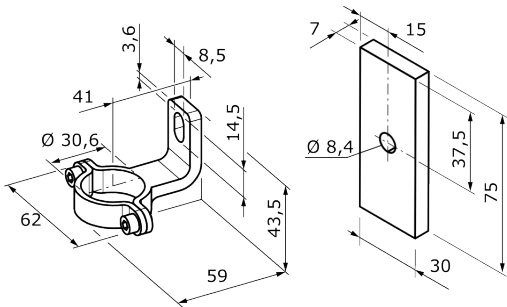

BEF-2SMMER002

Brackets

MOUNTING SYSTEMS

SICK
Sensor Intelligence.

Ordering information

Type	part no.
BEF-2SMMER002	2074626

Other models and accessories → www.sick.com/Brackets

Detailed technical data

Features

Accessory group	Mounting systems
Accessory family	Brackets
Description	Mounting kit, consisting of: 2 x reinforced stainless steel bracket swivel mount, with riser, 1 x mounting bracket, L-shaped with riser
Suitable for	C4000 Advanced Ex
Mounting system type	Mounting bracket

Dimensional drawing

Dimensions in mm (inch)

Dimensional drawing

Dimensions in mm (inch)

SICK AT A GLANCE

SICK is one of the leading manufacturers of intelligent sensors and sensor solutions for industrial applications. A unique range of products and services creates the perfect basis for controlling processes securely and efficiently, protecting individuals from accidents and preventing damage to the environment.