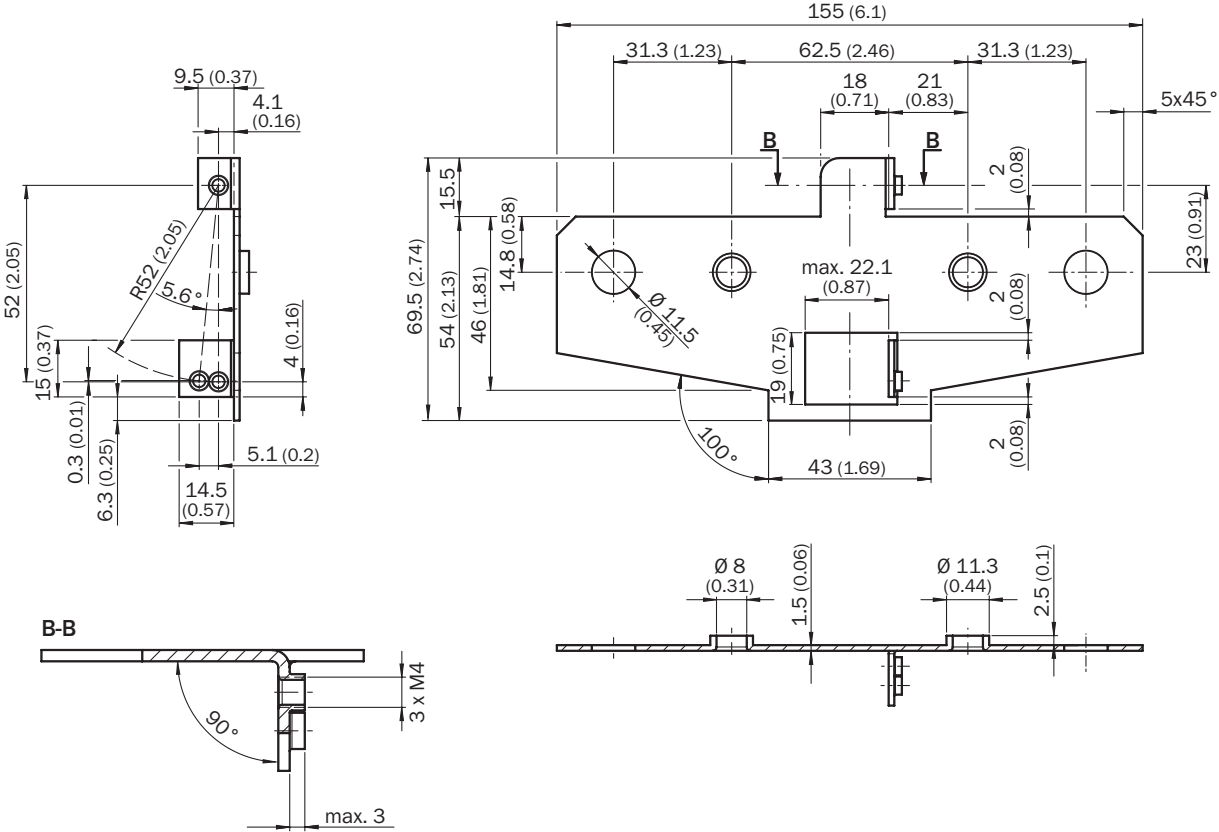

BEF-WN-RT/IRT

Brackets

MOUNTING SYSTEMS

SICK
Sensor Intelligence.

Ordering information

Type	part no.
BEF-WN-RT/IRT	2074621

Other models and accessories → www.sick.com/Brackets

Detailed technical data

Dimensional drawing

Dimensions in mm (inch)

SICK AT A GLANCE

SICK is one of the leading manufacturers of intelligent sensors and sensor solutions for industrial applications. A unique range of products and services creates the perfect basis for controlling processes securely and efficiently, protecting individuals from accidents and preventing damage to the environment.