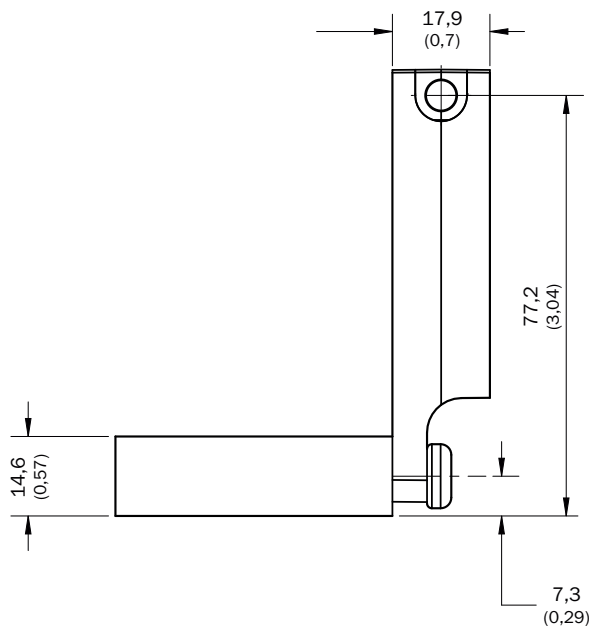

### Ordering information

Type	part no.
BEF-2SMGER002	2074530

Other models and accessories → [www.sick.com/Brackets](http://www.sick.com/Brackets)

### Detailed technical data

Dimensional drawing

Dimensions in mm (inch)