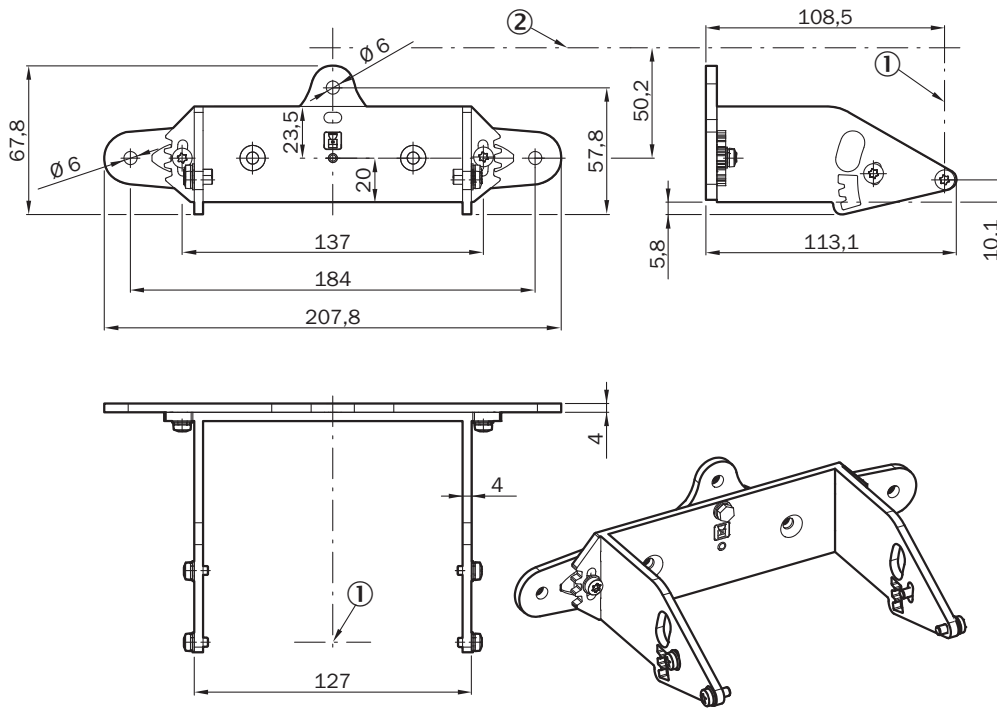

Mounting kit 2b

Brackets

MOUNTING SYSTEMS

SICK
Sensor Intelligence.

Illustration may differ

Ordering information

Type	part no.
Mounting kit 2b	2074184

Other models and accessories → www.sick.com/Brackets

Detailed technical data

Features

Accessory group	Mounting systems
Accessory family	Brackets
Description	Alignment bracket, alignment with cross-wise axis and depth axis possible, distance between mounting surface and device: 52.3 mm, only in conjunction with mounting kit 1a (2073851) or 1b (2074242)
Material	Stainless steel V2A (1.4301), powder-coated IGP-DURA face 5803A
Color	RAL 9005 (black)
Packing unit	1 piece
Mounting system type	Mounting bracket

Dimensional drawing

Dimensions in mm (inch)
 ① mirror axis of rotation
 ② scan plane

SICK AT A GLANCE

SICK is one of the leading manufacturers of intelligent sensors and sensor solutions for industrial applications. A unique range of products and services creates the perfect basis for controlling processes securely and efficiently, protecting individuals from accidents and preventing damage to the environment.