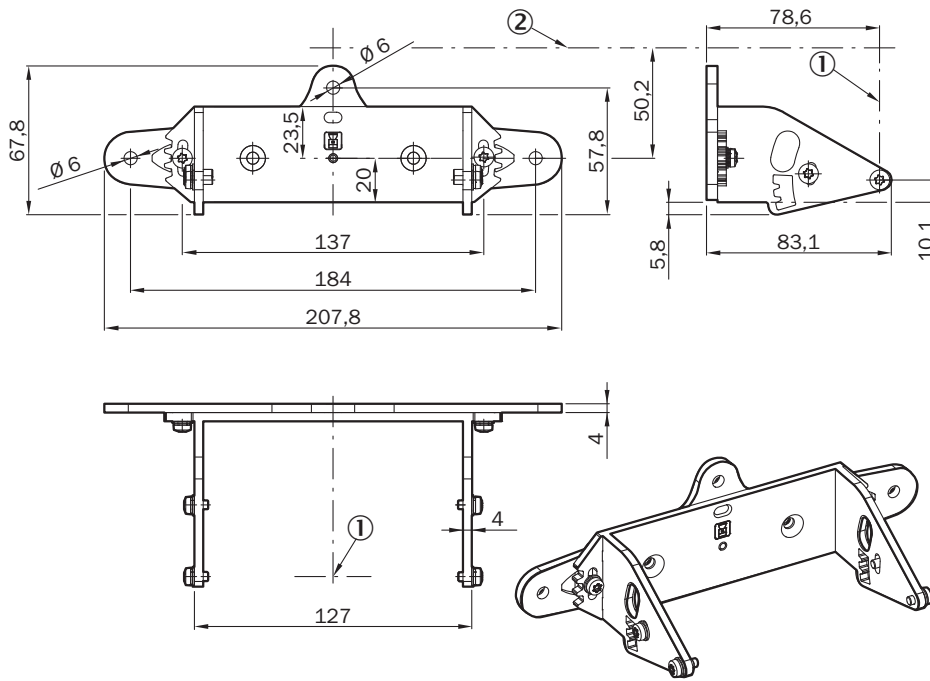

Mounting kit 2a

Brackets

MOUNTING SYSTEMS

SICK
Sensor Intelligence.

Illustration may differ

Ordering information

Type	part no.
Mounting kit 2a	2073852

Other models and accessories → www.sick.com/Brackets

Detailed technical data

Features

Accessory group	Mounting systems
Accessory family	Brackets
Description	Alignment bracket, alignment with cross-wise axis and depth axis possible, distance between mounting surface and device: 22.3 mm, only in conjunction with mounting kit 1a (2073851) or 1b (2074242)
Material	Stainless steel V2A (1.4301), powder-coated IGP-DURA face 5803A
Color	RAL 9005 (black)
Packing unit	1 piece
Mounting system type	Mounting bracket

Dimensional drawing

Dimensions in mm (inch)

- ① mirror axis of rotation
- ② scan plane

SICK AT A GLANCE

SICK is one of the leading manufacturers of intelligent sensors and sensor solutions for industrial applications. A unique range of products and services creates the perfect basis for controlling processes securely and efficiently, protecting individuals from accidents and preventing damage to the environment.