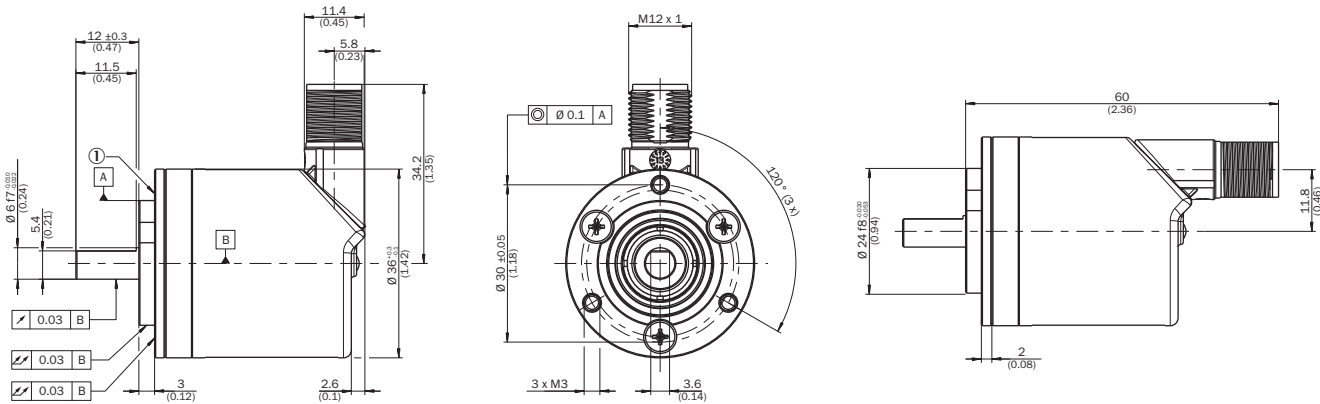

BEF-FA-020-024

Flanges and nozzles

MOUNTING SYSTEMS

SICK
Sensor Intelligence.

Ordering information

Type	part no.
BEF-FA-020-024	2072294

Other models and accessories → www.sick.com/Flanges_and_nozzles

Detailed technical data

Features

Accessory group	Mounting systems
Accessory family	Flanges and nozzles
Description	Flange adapter centering collar D20 to D24

Certificates

China RoHS	✓
-------------------	---

Classifications

ECLASS 5.0	27279202
ECLASS 5.1.4	27279202
ECLASS 6.0	27279202
ECLASS 6.2	27279202
ECLASS 7.0	27279202
ECLASS 8.0	27279202
ECLASS 8.1	27279202
ECLASS 9.0	27273701
ECLASS 10.0	27273701
ECLASS 11.0	27273701
ECLASS 12.0	27273701
ETIM 5.0	EC002615
ETIM 6.0	EC002615
ETIM 7.0	EC002615
ETIM 8.0	EC002615
UNSPSC 16.0901	32131023

Dimensional drawing

Dimensions in mm (inch)

Instruction for installation Solid shaft, face mount flange with flange adapter, centering collar D20 on D24 (BEF-FA-020-024, 2072294)

order example for 6 mm shaft diameter: AHx36x-S3xx0xxxx + BEF-FA-020-024 (adapter is not pre-assembled)