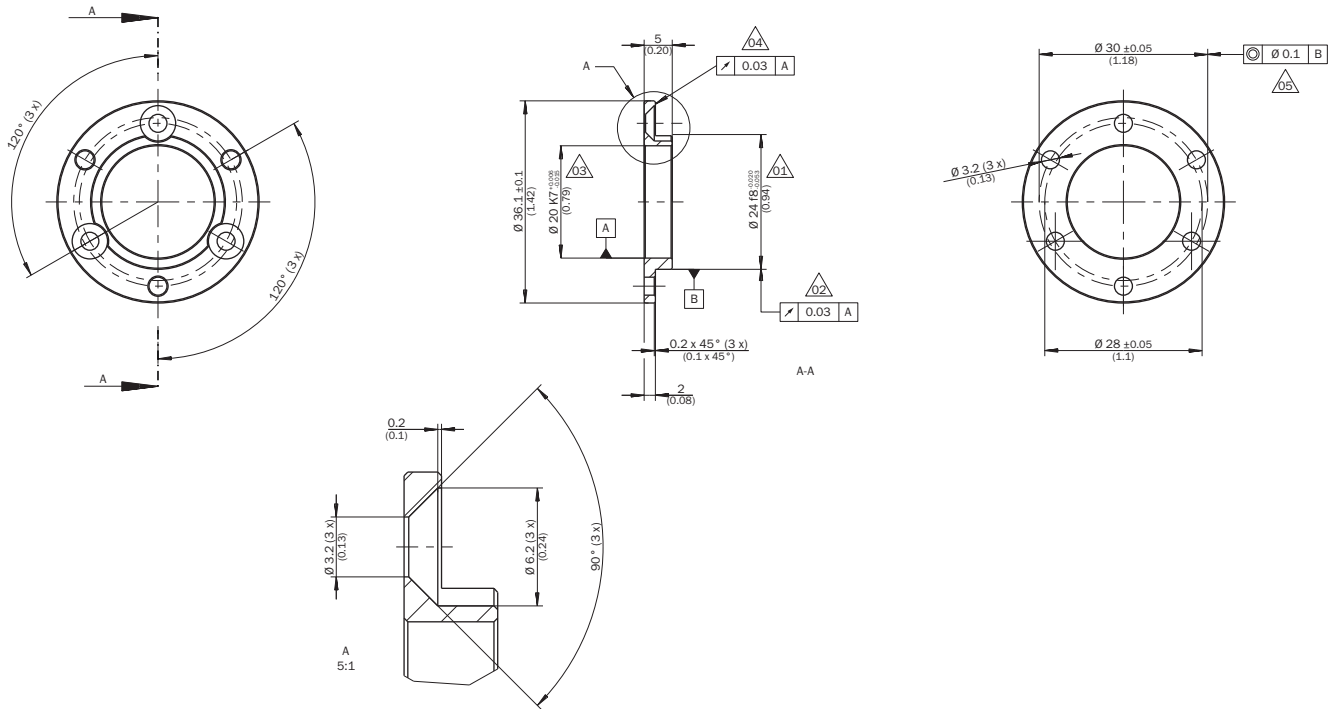

BEF-FA-020-024

Flanges and nozzles

MOUNTING SYSTEMS

SICK
Sensor Intelligence.

Ordering information

Type	part no.
BEF-FA-020-024	2072294

Other models and accessories → www.sick.com/Flanges_and_nozzles

Detailed technical data

Features

Accessory group	Mounting systems
Accessory family	Flanges and nozzles
Description	Flange adapter centering collar D20 to D24

Certificates

China RoHS	✓
-------------------	---

Classifications

ECLASS 5.0	27279202
ECLASS 5.1.4	27279202
ECLASS 6.0	27279202
ECLASS 6.2	27279202
ECLASS 7.0	27279202
ECLASS 8.0	27279202
ECLASS 8.1	27279202
ECLASS 9.0	27273701
ECLASS 10.0	27273701
ECLASS 11.0	27273701
ECLASS 12.0	27273701
ETIM 5.0	EC002615
ETIM 6.0	EC002615
ETIM 7.0	EC002615
ETIM 8.0	EC002615
UNSPSC 16.0901	32131023

Dimensional drawing

Dimensions in mm (inch)

Instruction for installation Solid shaft, face mount flange with flange adapter, centering collar D20 on D24 (BEF-FA-020-024, 2072294)

order example for 6 mm shaft diameter: AHx36x-S3xx0xxxx + BEF-FA-020-024 (adapter is not pre-assembled)