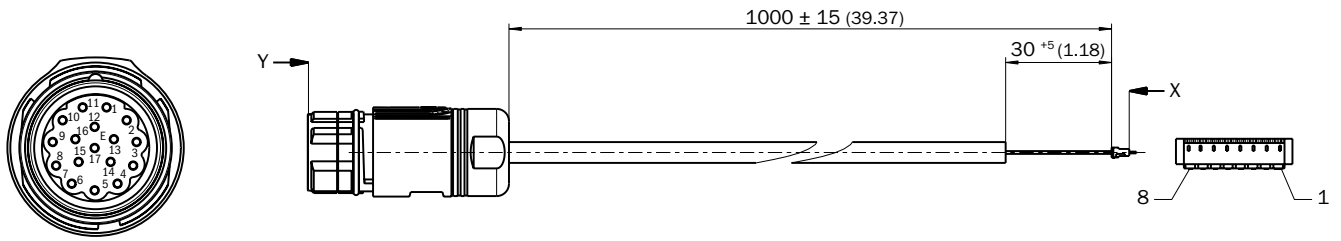

Dimensional drawing

Dimensions in mm (inch)

- ② blu
- ③ red
- ⑦ blk
- ⑪ pnk
- ⑫ vi
- ⑭ yel
- ⑮ brn
- ⑯ wht